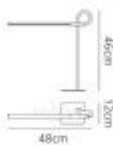

M6135

Cinto

Cinto Table Lamp, 6W LED, 3000K, 480lm, Polished Chrome, 3yrs Warranty

DATA SHEET

LINE DRAWING

M6135

CINTO Registered design

ENERGY LABEL

MARKETING INFORMATION

BARCODE	8435153261350
BRIEF DESCRIPTION	Cinto Table Lamp 6W LED
CATALOGUE DESCRIPTION	LED Horizontal Table Lamp

PHYSICAL CHARACTERISTICS

COLOUR FINISH	Polished Chrome
---------------	-----------------

MECHANICAL SPECIFICATION

LENGTH (MM)	460mm
WIDTH (MM)	120mm
HEIGHT (MM)	480mm
MATERIALS USED	Aluminium, Acrylic, Metal

ENERGY SPECIFICATION

ENERGY CLASS	A++
--------------	-----

LAMP SPECIFICATION

NO: OF LAMP	1
LAMP SOCKET	Integral LED
RECOMMENDED LAMP	Integral LED
MAX WATTAGE LAMP (W)	6W
LAMP INCLUDED	Yes - Integrated
TYPE OF LAMP INCLUDED	Integrated LED
COLOUR TEMPERATURE (K)	3000K Warm White