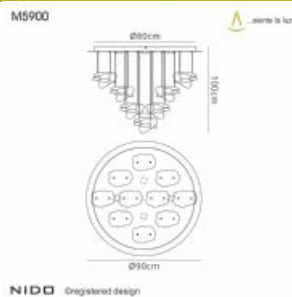

M5900

Nido

Nido Pendant 90cm Round 10 + 4 Lights 60W + 20W LED 3000K, 6560lm, Chrome, 3yrs Warranty

### LINE DRAWING

#### MECHANICAL SPECIFICATION

DIAMETER (MM)	900mm
HEIGHT (MM)	1000mm
MATERIALS USED	Iron, Resin