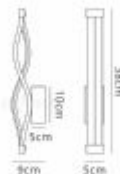

PHYSICAL CHARACTERISTICS

COLOUR FINISH	Brown Oxide
COLOUR FINISH 2	Frosted White

MECHANICAL SPECIFICATION

ITEM NETT WEIGHT (KG)	0.5kg
WIDTH (MM)	50mm
HEIGHT (MM)	376mm
PROJECTION (MM)	86mm
MATERIALS USED	Aluminum, Acrylic, Iron

LINE DRAWING

M5816

SAHARA ©registered design

ENERGY LABEL

ENERGY SPECIFICATION

ENERGY CLASS	A++ to A
--------------	----------

LAMP SPECIFICATION

NO: OF LAMP	1
LAMP SOCKET	Integral LED
RECOMMENDED LAMP	Integral LED
MAX WATTAGE LAMP (W)	6W
LAMP INCLUDED	Yes - Integrated
TYPE OF LAMP INCLUDED	Integrated LED
COLOUR TEMPERATURE (K)	2800K Warm White