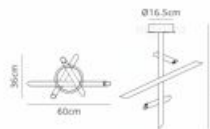

QUALITY STANDARDS

LINE DRAWING

M5771

TAKE BRONZE Registered design