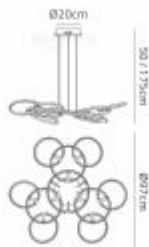

M5750

Aros

Aros Pendant 97cm Diameter, 10 Ring, 102W LED 3000K, 4420lm, Chrome, RF Remote Control, 3yrs Warranty

DATA SHEET

MARKETING INFORMATION

BARCODE	8435153257506
BRIEF DESCRIPTION	Aros Pendant 102W LED
CATALOGUE DESCRIPTION	10 Light LED Pendant

PHYSICAL CHARACTERISTICS

COLOUR FINISH	Polished Chrome
COLOUR FINISH 2	White

MECHANICAL SPECIFICATION

ITEM NETT WEIGHT (KG)	3.5kg
DIAMETER (MM)	970mm
HEIGHT (MM)	1750mm
MATERIALS USED	Aluminum, Acrylic, Iron

ENERGY SPECIFICATION

ENERGY CLASS	A++ to A
--------------	----------

LINE DRAWING

M5750

AROS Registered design

ENERGY LABEL

LAMP SPECIFICATION

NO: OF LAMP	10
LAMP SOCKET	Integral LED
RECOMMENDED LAMP	Integral LED
MAX WATTAGE LAMP (W)	102W
LAMP INCLUDED	Yes - Integrated
TYPE OF LAMP INCLUDED	Integrated LED
COLOUR TEMPERATURE (K)	3000K Warm White