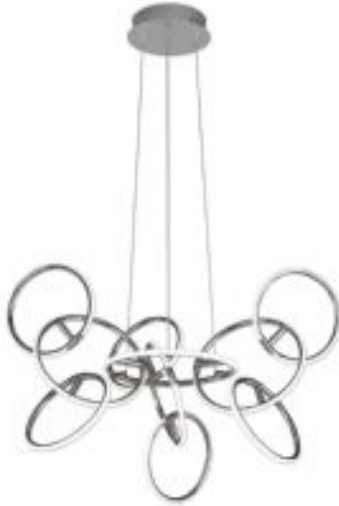

M5750

Aros

Aros Pendant 97cm Diameter, 10 Ring, 102W LED 3000K, 4420lm, Chrome, RF Remote Control, 3yrs Warranty

DATA SHEET

MARKETING INFORMATION

BARCODE	8435153257506
BRIEF DESCRIPTION	Aros Pendant 102W LED
CATALOGUE DESCRIPTION	10 Light LED Pendant

PHYSICAL CHARACTERISTICS

COLOUR FINISH	Polished Chrome
COLOUR FINISH 2	White

MECHANICAL SPECIFICATION

ITEM NETT WEIGHT (KG)	3.5kg
DIAMETER (MM)	970mm
HEIGHT (MM)	1750mm
MATERIALS USED	Aluminum, Acrylic, Iron

ENERGY SPECIFICATION

ENERGY CLASS	A++ to A
--------------	----------

LINE DRAWING

M5750

AROS Registered design

ENERGY LABEL

LAMP SPECIFICATION

NO: OF LAMP	10
LAMP SOCKET	Integral LED
RECOMMENDED LAMP	Integral LED
MAX WATTAGE LAMP (W)	102W
LAMP INCLUDED	Yes - Integrated
TYPE OF LAMP INCLUDED	Integrated LED
COLOUR TEMPERATURE (K)	3000K Warm White