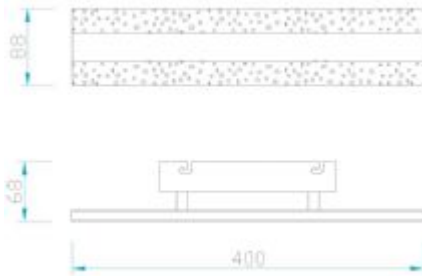

LINE DRAWING

ENERGY LABEL