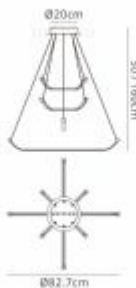

OPTICAL SPECIFICATION

LINE DRAWING

M5731

PAPUA Registered design