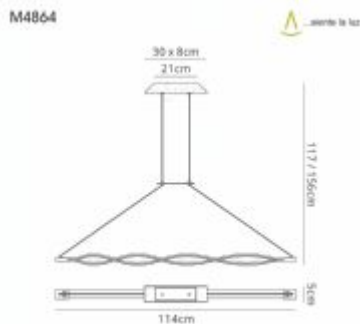

LINE DRAWING

SAHARA Registered design