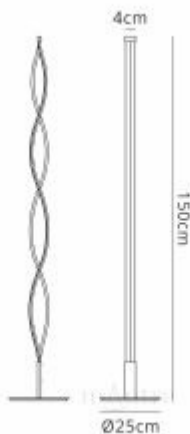

ELECTRICAL & SAFETY SPECIFICATION

LINE DRAWING

M4861

SAHARA ©registered design

ENERGY LABEL

Inspired Lighting Ltd. are continually developing and improving their products. Technical specifications subject to change without prior notice.