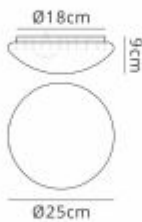

LINE DRAWING

M3672

ZERO ©registered design

ENERGY LABEL

Inspired Lighting Ltd. are continually developing and improving their products.
Technical specifications subject to change without prior notice.