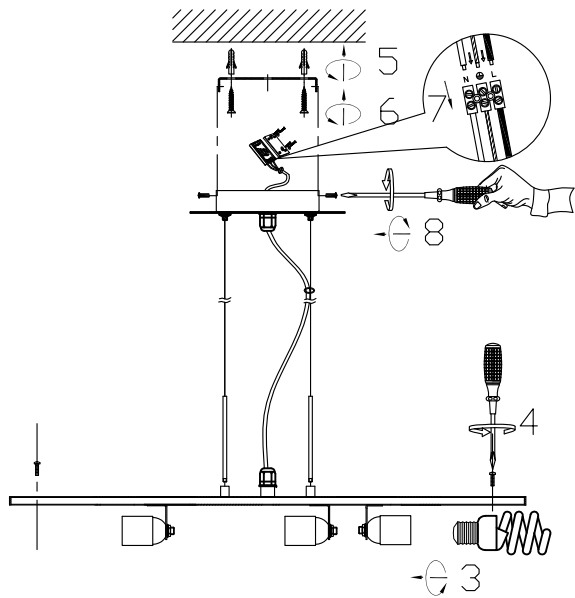

## NOTE :

- 1: This lighting is only for indoor use.
- 2: Do not switch on before assembling.
- 3: If you want change bulb, please switch off, and after the bulb is cold.

E27 6 x MAX 13W / NO INCL.  
230V 50/60HZ