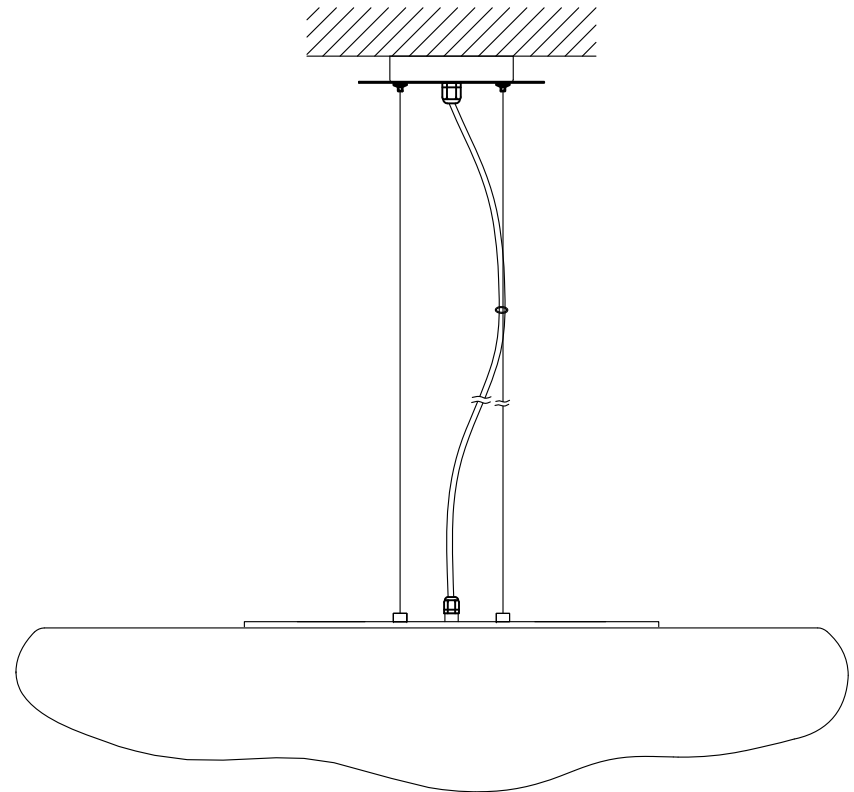

Instrucción

NOTA :

- 1: Esta lámpara solo podrá utilizarse en interior.
- 2: No enchufe la lámpara antes de montarla.
- 3: Antes de cambiar la bombilla, apáguela y espere a que se enfríe.

E27 6 x MAX 13W / NO INCL.
230V 50/60HZ

REF: 1880

m ntra