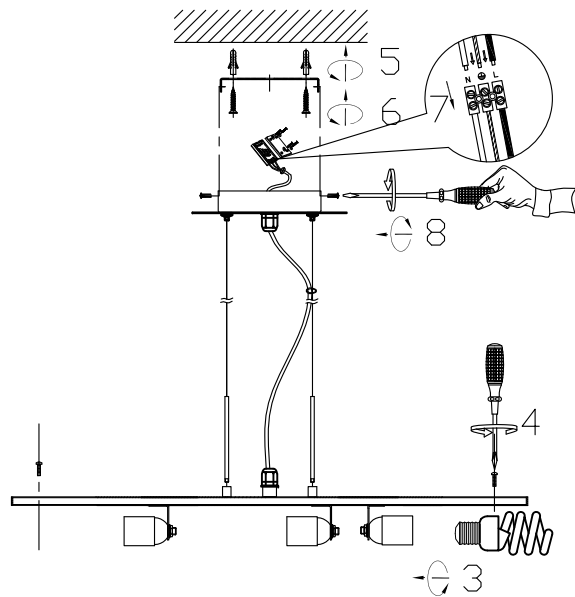

Instrucción

NOTA :

- 1: Esta lámpara solo podrá utilizarse en interior.
- 2: No enchufe la lámpara antes de montarla.
- 3: Antes de cambiar la bombilla, apáguela y espere a que se enfríe.

E27 6 x MAX 13W / NO INCL.
230V 50/60HZ

REF: 1880

m ntra