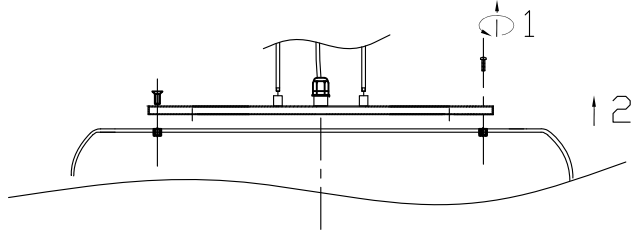

## NOTE :

- 1: This lighting is only for indoor use.
- 2: Do not switch on before assembling.
- 3: If you want change bulb, please switch off, and after the bulb is cold.

E27 6 x MAX 13W / NO INCL.  
230V 50/60HZ