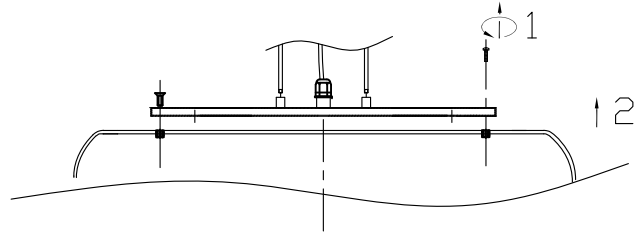

Instrucción

NOTA :

- 1: Esta lámpara solo podrá utilizarse en interior.
- 2: No enchufe la lámpara antes de montarla.
- 3: Antes de cambiar la bombilla, apáguela y espere a que se enfríe.

E27 6 x MAX 13W / NO INCL.
230V 50/60HZ

REF: 1880

m ntra