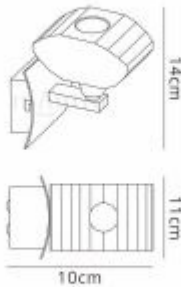

QUALITY STANDARDS

LINE DRAWING

M0561FG/S

ALFA FG ©registered design

ENERGY LABEL

Inspired Lighting Ltd. are continually developing and improving their products.
Technical specifications subject to change without prior notice.