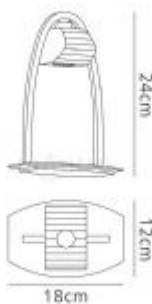

ALFA AB ©registered design

ENERGY LABEL

Inspired Lighting Ltd. are continually developing and improving their products.
Technical specifications subject to change without prior notice.