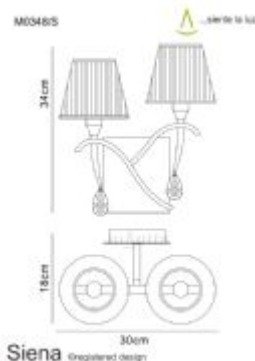

LINE DRAWING

ENERGY SPECIFICATION

ENERGY CLASS	A++ to E

CRYSTAL SPECIFICATION

TYPE OF CRYSTAL	K9
CRYSTAL COLOUR FINISH	Black

LAMP SPECIFICATION

NO: OF LAMP	2
LAMP SOCKET	E14
RECOMMENDED LAMP	LED/CFL/Halogen (Golf Ball)
MAX WATTAGE LAMP (W)	40W
LAMP INCLUDED	No

ENERGY LABEL

ELECTRICAL & SAFETY SPECIFICATION

PROTECTION CLASS	Class 1 - Earth Connection Required
TOTAL POWER CONSUMPTION (W)	Dependent on lamps used
INPUT VOLTAGE (V)	220-240V~50/60Hz

Inspired Lighting Ltd. are continually developing and improving their products.
Technical specifications subject to change without prior notice.