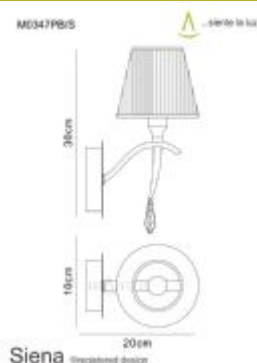

QUALITY STANDARDS

LINE DRAWING

ENERGY LABEL