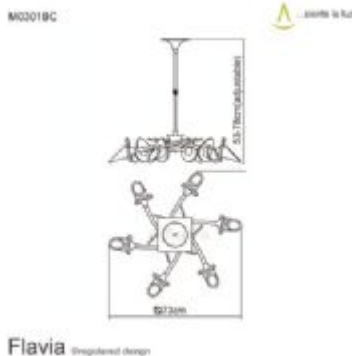

M0301BC

Flavia BC

Flavia Telescopic Pendant Semi Flush Convertible Round 6 Light G9, Black Chrome

## LINE DRAWING

### MARKETING INFORMATION

BARCODE	5055498600923
BRIEF DESCRIPTION	Flavia BC Telescopic/Semi Flush 6 Light
CATALOGUE DESCRIPTION	6 Light Telescopic Convertible

### MECHANICAL SPECIFICATION

ITEM NETT WEIGHT (KG)	2.9kg
DIAMETER (MM)	730mm
HEIGHT (MM)	340mm
MINIMUM DROP (MM)	530mm
MAXIMUM DROP (MM)	780mm
MATERIALS USED	Iron, Glass