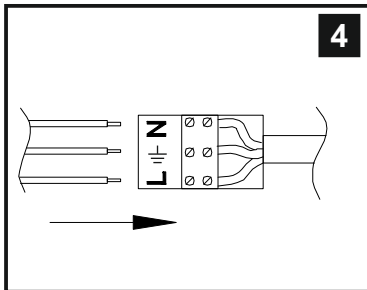

INSTALLATION INSTRUCTIONS

(ILLUSTRATIONS ARE FOR GUIDANCE PURPOSES ONLY.
ACTUAL PRODUCT MAY DIFFER FROM THE IMAGES SHOWN)

- (1) Prior to installation carefully unpack and check all the components and accessories are as per details enclosed.
- (2) These instructions should be used in conjunction with the installation guidelines included.

Installation Pack		
White Gloves	2 Pcs	
Installation Instructions	1 Page	
Installation Guidelines	2 Pages	
Fixing Screw and Plugs	4 Sets	

Voltage: 100 ~ 230V - 50/60Hz
Lampholder: LED
Lamps: 126 x 0.2W Max