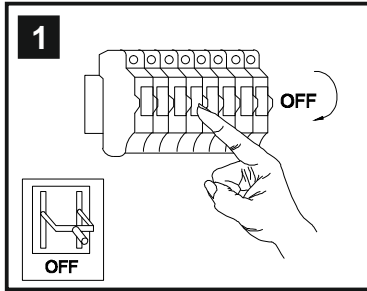

INSTALLATION INSTRUCTIONS

(ILLUSTRATIONS ARE FOR GUIDANCE PURPOSES ONLY.
ACTUAL PRODUCT MAY DIFFER FROM THE IMAGES SHOWN)

- (1) Prior to installation carefully unpack and check all the components and accessories are as per details enclosed.
- (2) These instructions should be used in conjunction with the installation guidelines included.

Installation Pack		
White Gloves	2 Pcs	
Installation Instructions	1 Page	
Installation Guidelines	2 Pages	
Fixing Screw and Plugs	4 Sets	

Voltage: 100 ~ 230V - 50/60Hz
Lampholder: LED
Lamps: 126 x 0.2W Max