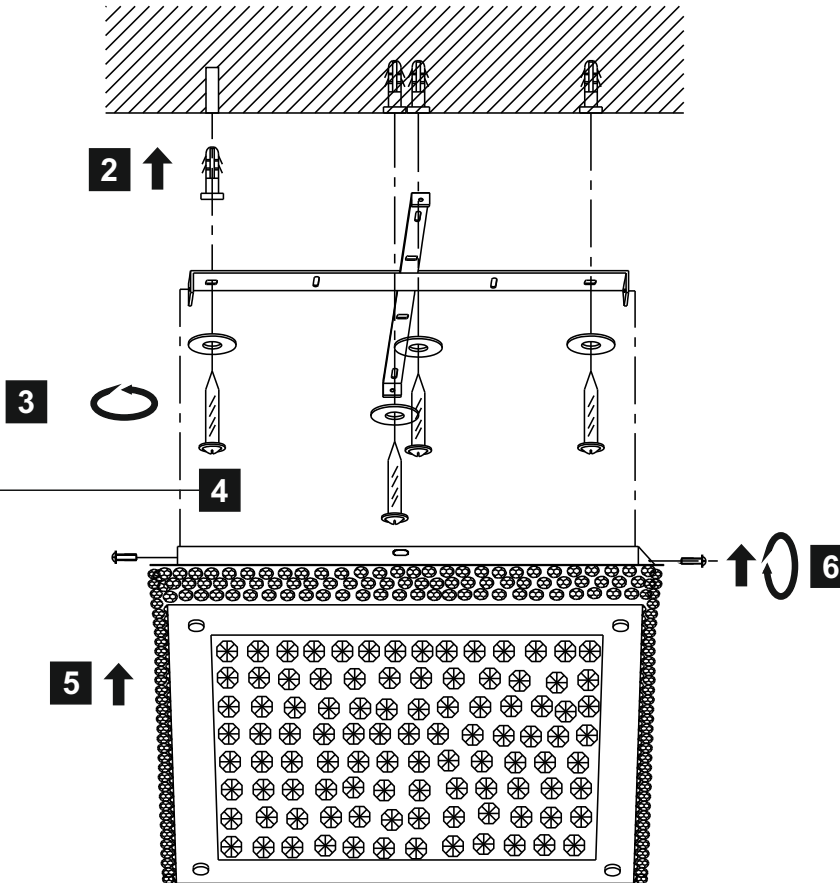

INSTALLATION INSTRUCTIONS

(ILLUSTRATIONS ARE FOR GUIDANCE PURPOSES ONLY.
ACTUAL PRODUCT MAY DIFFER FROM THE IMAGES SHOWN)

- (1) Prior to installation carefully unpack and check all the components and accessories are as per details enclosed.
- (2) These instructions should be used in conjunction with the installation guidelines included.

Installation Pack		
White Gloves	2 Pcs	
Installation Instructions	1 Page	
Installation Guidelines	2 Pages	
Fixing Screw and Plugs	4 Sets	

Voltage: 100 ~ 230V - 50/60Hz
Lampholder: LED
Lamps: 126 x 0.2W Max