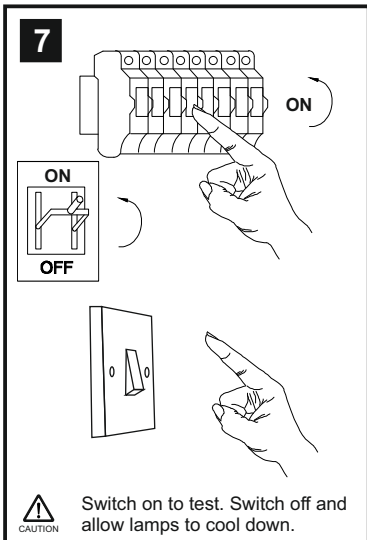

INSTALLATION INSTRUCTIONS

(ILLUSTRATIONS ARE FOR GUIDANCE PURPOSES ONLY.
ACTUAL PRODUCT MAY DIFFER FROM THE IMAGES SHOWN)

- (1) Prior to installation carefully unpack and check all the components and accessories are as per details enclosed.
- (2) These instructions should be used in conjunction with the installation guidelines included.

Installation Pack		
White Gloves	2 Pcs	
Installation Instructions	1 Page	
Installation Guidelines	2 Pages	
Fixing Screw and Plugs	4 Sets	

Voltage: 100 ~ 230V - 50/60Hz
Lampholder: LED
Lamps: 126 x 0.2W Max