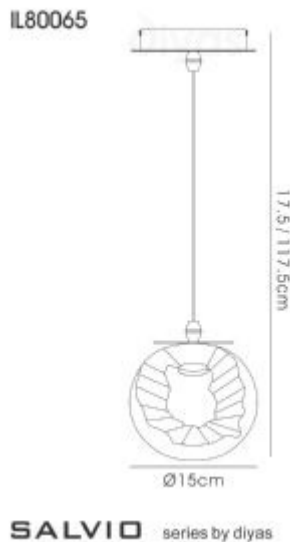

PHYSICAL CHARACTERISTICS

Colour Finish	White
Colour Finish 2	Polished Chrome

MECHANICAL SPECIFICATION

Item Nett Weight (kg)	0.74kg
Diameter (mm)	150mm
Minimum Drop (mm)	175mm
Maximum Drop (mm)	1175mm
Materials Used	Ceramic, Aluminium, Iron

LINE DRAWING

ENERGY LABEL

Inspired Lighting Ltd. are continually developing and improving their products. Technical specifications subject to change without prior notice.

IL80065

Salvio

[Click to view the full product details](#)