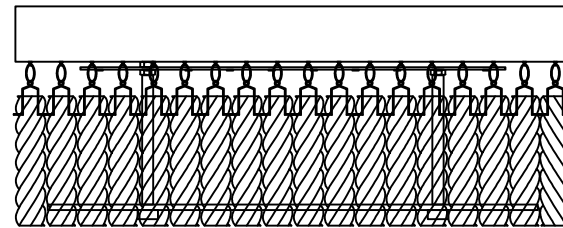

INSTALLATION INSTRUCTIONS

(ILLUSTRATIONS ARE FOR GUIDANCE PURPOSES ONLY.
ACTUAL PRODUCT MAY DIFFER FROM THE IMAGES SHOWN)

- (1) Prior to installation carefully unpack and check all the components and accessories are as per details enclosed.
- (2) These instructions should be used in conjunction with the installation guidelines included.

Voltage: 100 ~ 230V - 50/60Hz
Lampholder: LED
Lamps: 126 x 0.2W Max

Aiden IL80055

LIST OF COMPONENTS

ILG80055

ILG80052/R

Accessories

Twisted Glass Drop	64 Pcs	
Glass Diffuser	1 Pc	

Installation Pack