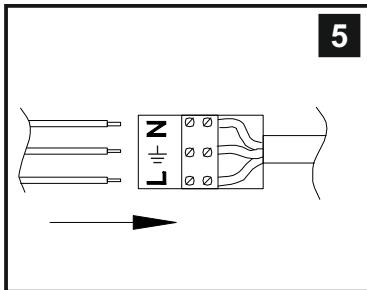

INSTALLATION INSTRUCTIONS

(ILLUSTRATIONS ARE FOR GUIDANCE PURPOSES ONLY.
ACTUAL PRODUCT MAY DIFFER FROM THE IMAGES SHOWN)

- (1) Prior to installation carefully unpack and check all the components and accessories are as per details enclosed.
- (2) These instructions should be used in conjunction with the installation guidelines included.

Voltage: 100 ~ 230V - 50/60Hz
Lampholder: LED
Lamps: 126 x 0.2W Max

Aiden IL80055

LIST OF COMPONENTS

ILG80055

ILG80052/R

Accessories

Twisted Glass Drop	64 Pcs	
Glass Diffuser	1 Pc	

Installation Pack