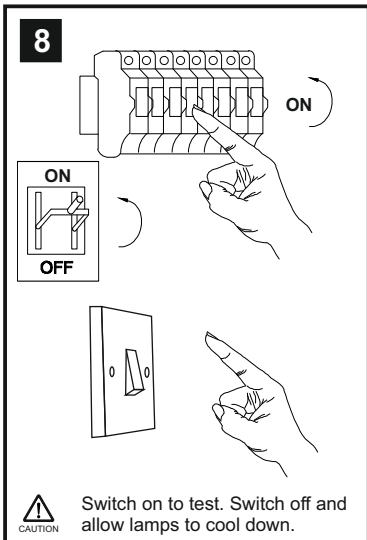

INSTALLATION INSTRUCTIONS

(ILLUSTRATIONS ARE FOR GUIDANCE PURPOSES ONLY.
ACTUAL PRODUCT MAY DIFFER FROM THE IMAGES SHOWN)

- (1) Prior to installation carefully unpack and check all the components and accessories are as per details enclosed.
- (2) These instructions should be used in conjunction with the installation guidelines included.

Voltage: 100 ~ 230V - 50/60Hz
Lampholder: LED
Lamps: 126 x 0.2W Max

Aiden IL80055

LIST OF COMPONENTS

ILG80055

ILG80052/R

Accessories

Twisted Glass Drop	64 Pcs	
Glass Diffuser	1 Pc	

Installation Pack