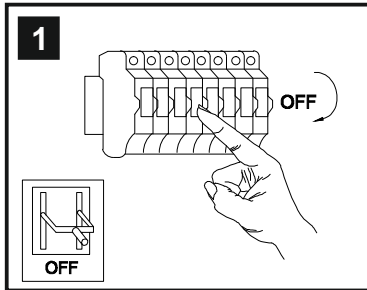

INSTALLATION INSTRUCTIONS

(ILLUSTRATIONS ARE FOR GUIDANCE PURPOSES ONLY.
ACTUAL PRODUCT MAY DIFFER FROM THE IMAGES SHOWN)

- (1) Prior to installation carefully unpack and check all the components and accessories are as per details enclosed.
- (2) These instructions should be used in conjunction with the installation guidelines included.

Voltage: 100 ~ 230V - 50/60Hz
Lampholder: LED
Lamps: 126 x 0.2W Max

Aiden IL80055

LIST OF COMPONENTS

ILG80055

ILG80052/R

Accessories

Twisted Glass Drop	64 Pcs	
Glass Diffuser	1 Pc	

Installation Pack