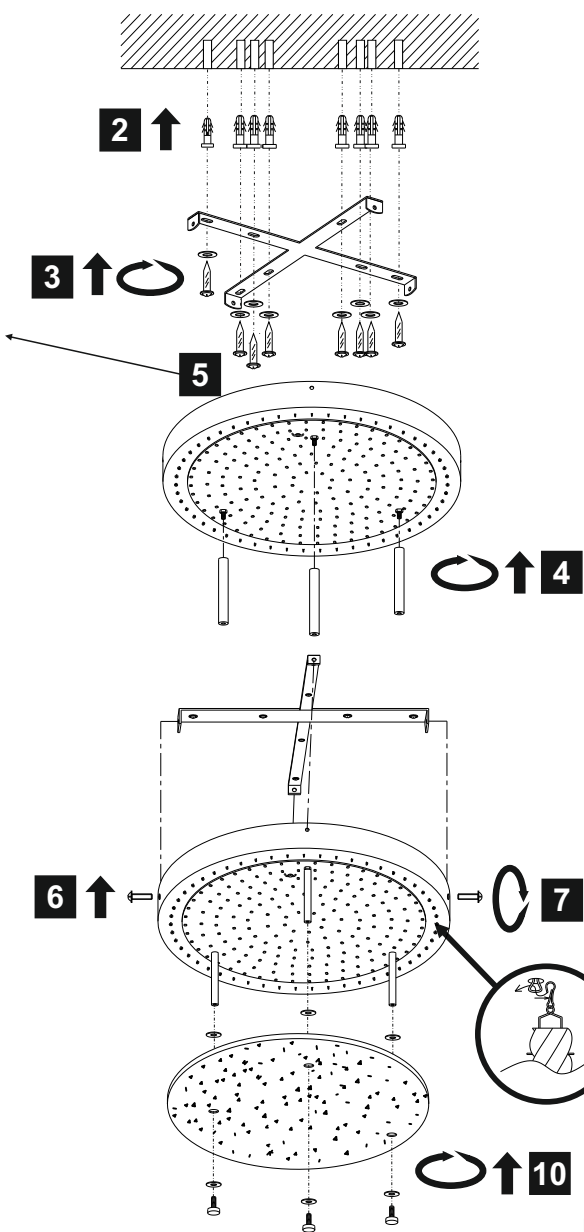

INSTALLATION INSTRUCTIONS

(ILLUSTRATIONS ARE FOR GUIDANCE PURPOSES ONLY.
ACTUAL PRODUCT MAY DIFFER FROM THE IMAGES SHOWN)

- (1) Prior to installation carefully unpack and check all the components and accessories are as per details enclosed.
- (2) These instructions should be used in conjunction with the installation guidelines included.

Voltage: 100 ~ 230V - 50/60Hz
Lampholder: LED
Lamps: 126 x 0.2W Max

Aiden IL80055

LIST OF COMPONENTS

ILG80055

ILG80052/R

Accessories

Twisted Glass Drop	64 Pcs	
Glass Diffuser	1 Pc	

Installation Pack

White Gloves	2 Pcs	
Installation Instructions	2 Pages	
Installation Guidelines	2 Pages	
Fixing Screw and Plugs	8 Sets	
Glass Fixing Rods	3 Pcs	
Plastic Spacer	6 Pcs	
Glass Fixing Screw	3 Pcs	

Contents Checked By