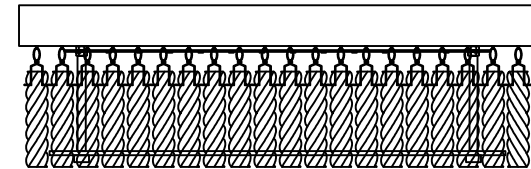

INSTALLATION INSTRUCTIONS

(ILLUSTRATIONS ARE FOR GUIDANCE PURPOSES ONLY.
ACTUAL PRODUCT MAY DIFFER FROM THE IMAGES SHOWN)

- (1) Prior to installation carefully unpack and check all the components and accessories are as per details enclosed.
- (2) These instructions should be used in conjunction with the installation guidelines included.

Voltage: 100-240V 50/60Hz
Lampholder: LED
Lamps: 126 x 0.2W Max

Aiden IL80053

diyas®

LIST OF COMPONENTS

ILG80053

ILG80052/R

Accessories		
Twisted Glass Drop	76 Pcs	
Glass Diffuser	1 Pc	

Installation Pack		
White Gloves	2 Pcs	
Installation Instructions	2 Pages	
Installation Guidelines	2 Pages	
Fixing Screw and Plugs	8 Sets	
Glass Fixing Rods	4 Pcs	
Plastic Spacer	8 Pcs	
Glass Fixing Screw	4 Pcs	