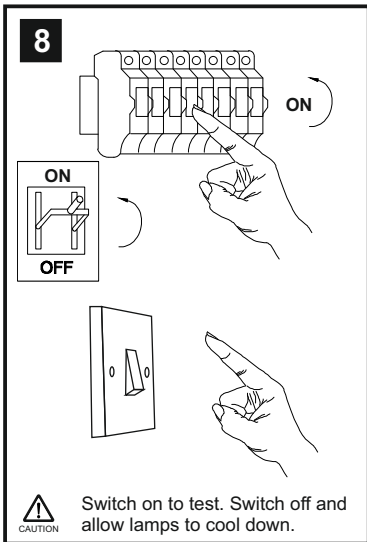

INSTALLATION INSTRUCTIONS

(ILLUSTRATIONS ARE FOR GUIDANCE PURPOSES ONLY.
ACTUAL PRODUCT MAY DIFFER FROM THE IMAGES SHOWN)

- (1) Prior to installation carefully unpack and check all the components and accessories are as per details enclosed.
- (2) These instructions should be used in conjunction with the installation guidelines included.

Voltage: 100-240V 50/60Hz
Lampholder: LED
Lamps: 126 x 0.2W Max

Aiden IL80053

diyas®

LIST OF COMPONENTS

ILG80053

ILG80052/R

Accessories		
Twisted Glass Drop	76 Pcs	
Glass Diffuser	1 Pc	

Installation Pack		
White Gloves	2 Pcs	
Installation Instructions	2 Pages	
Installation Guidelines	2 Pages	
Fixing Screw and Plugs	8 Sets	
Glass Fixing Rods	4 Pcs	
Plastic Spacer	8 Pcs	
Glass Fixing Screw	4 Pcs	