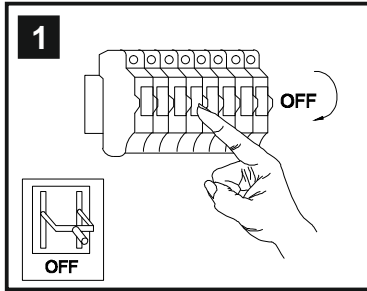

INSTALLATION INSTRUCTIONS

(ILLUSTRATIONS ARE FOR GUIDANCE PURPOSES ONLY.
ACTUAL PRODUCT MAY DIFFER FROM THE IMAGES SHOWN)

- (1) Prior to installation carefully unpack and check all the components and accessories are as per details enclosed.
- (2) These instructions should be used in conjunction with the installation guidelines included.

Voltage: 100-240V 50/60Hz
Lampholder: LED
Lamps: 126 x 0.2W Max

Aiden IL80053

diyas®

LIST OF COMPONENTS

ILG80053

ILG80052/R

Accessories		
Twisted Glass Drop	76 Pcs	
Glass Diffuser	1 Pc	

Installation Pack		
White Gloves	2 Pcs	
Installation Instructions	2 Pages	
Installation Guidelines	2 Pages	
Fixing Screw and Plugs	8 Sets	
Glass Fixing Rods	4 Pcs	
Plastic Spacer	8 Pcs	
Glass Fixing Screw	4 Pcs	