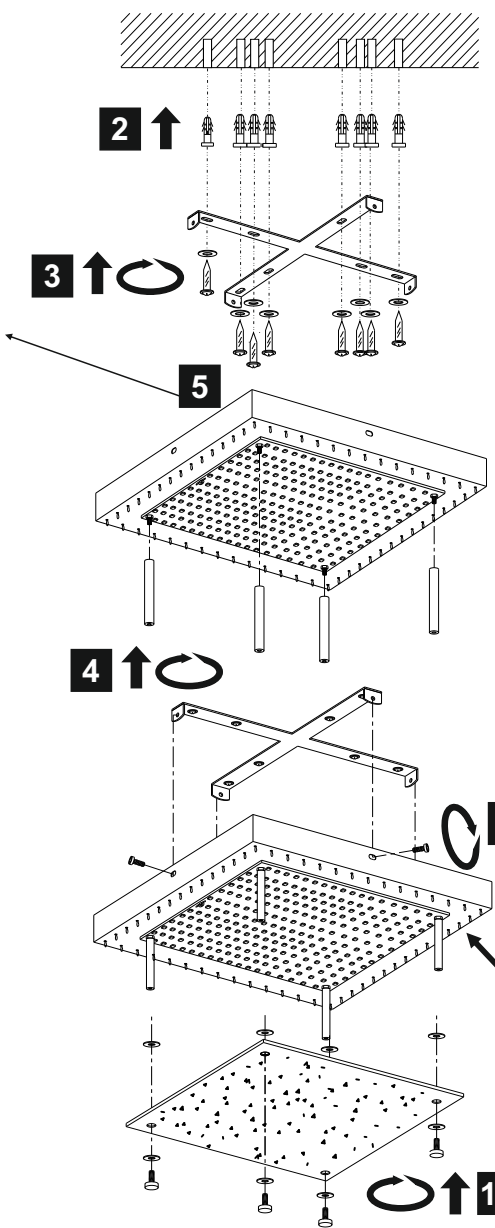

INSTALLATION INSTRUCTIONS

(ILLUSTRATIONS ARE FOR GUIDANCE PURPOSES ONLY.
ACTUAL PRODUCT MAY DIFFER FROM THE IMAGES SHOWN)

- (1) Prior to installation carefully unpack and check all the components and accessories are as per details enclosed.
- (2) These instructions should be used in conjunction with the installation guidelines included.

Voltage: 100-240V 50/60Hz
Lampholder: LED
Lamps: 126 x 0.2W Max

Aiden IL80053

diyas®

LIST OF COMPONENTS

ILG80053

ILG80052/R

Accessories		
Twisted Glass Drop	76 Pcs	
Glass Diffuser	1 Pc	

Installation Pack		
White Gloves	2 Pcs	
Installation Instructions	2 Pages	
Installation Guidelines	2 Pages	
Fixing Screw and Plugs	8 Sets	
Glass Fixing Rods	4 Pcs	
Plastic Spacer	8 Pcs	
Glass Fixing Screw	4 Pcs	