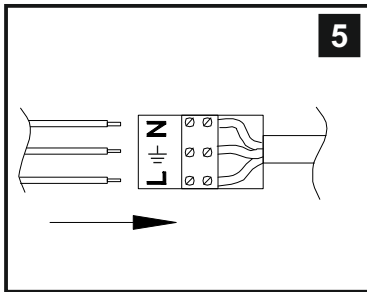

INSTALLATION INSTRUCTIONS

(ILLUSTRATIONS ARE FOR GUIDANCE PURPOSES ONLY.
ACTUAL PRODUCT MAY DIFFER FROM THE IMAGES SHOWN)

- (1) Prior to installation carefully unpack and check all the components and accessories are as per details enclosed.
- (2) These instructions should be used in conjunction with the installation guidelines included.

Voltage: 100-240V 50/60Hz
Lampholder: LED
Lamps: 126 x 0.2W Max

Aiden IL80053

diyas®

LIST OF COMPONENTS

ILG80053

ILG80052/R

Accessories		
Twisted Glass Drop	76 Pcs	
Glass Diffuser	1 Pc	

Installation Pack		
White Gloves	2 Pcs	
Installation Instructions	2 Pages	
Installation Guidelines	2 Pages	
Fixing Screw and Plugs	8 Sets	
Glass Fixing Rods	4 Pcs	
Plastic Spacer	8 Pcs	
Glass Fixing Screw	4 Pcs	