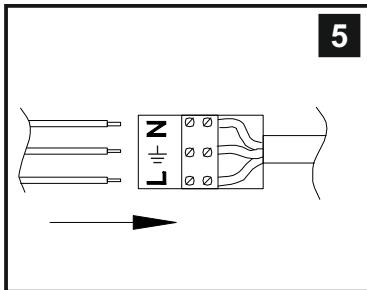

INSTALLATION INSTRUCTIONS

(ILLUSTRATIONS ARE FOR GUIDANCE PURPOSES ONLY.
ACTUAL PRODUCT MAY DIFFER FROM THE IMAGES SHOWN)

- (1) Prior to installation carefully unpack and check all the components and accessories are as per details enclosed.
- (2) These instructions should be used in conjunction with the installation guidelines included.

Voltage: 100-250V 50/60Hz
Lampholder: LED
Lamps: 90 x 0.2W Max

Aiden IL80052

diyás

LIST OF COMPONENTS

ILG80052

ILG80052/R

Accessories		
Twisted Glass Drop	56 Pcs	
Glass Diffuser	1 Pc	

Installation Pack		
White Gloves	2 Pcs	
Installation Instructions	2 Pages	
Installation Guidelines	2 Pages	
Fixing Screw and Plugs	8 Sets	
Glass Fixing Rods	4 Pcs	
Plastic Spacer	8 Pcs	
Glass Fixing Screw	4 Pcs	