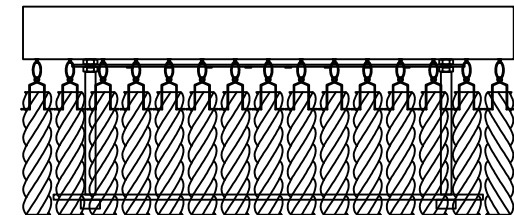

INSTALLATION INSTRUCTIONS

(ILLUSTRATIONS ARE FOR GUIDANCE PURPOSES ONLY.
ACTUAL PRODUCT MAY DIFFER FROM THE IMAGES SHOWN)

- (1) Prior to installation carefully unpack and check all the components and accessories are as per details enclosed.
- (2) These instructions should be used in conjunction with the installation guidelines included.

Voltage: 100-250V 50/60Hz
Lampholder: LED
Lamps: 90 x 0.2W Max

Aiden IL80052

diyás

LIST OF COMPONENTS

ILG80052

ILG80052/R

Accessories		
Twisted Glass Drop	56 Pcs	
Glass Diffuser	1 Pc	

Installation Pack		
White Gloves	2 Pcs	
Installation Instructions	2 Pages	
Installation Guidelines	2 Pages	
Fixing Screw and Plugs	8 Sets	
Glass Fixing Rods	4 Pcs	
Plastic Spacer	8 Pcs	
Glass Fixing Screw	4 Pcs	