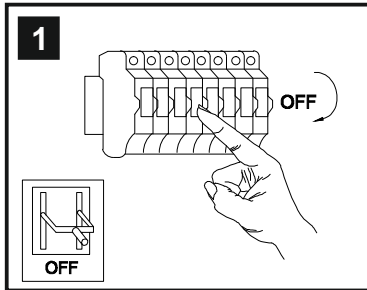

INSTALLATION INSTRUCTIONS

(ILLUSTRATIONS ARE FOR GUIDANCE PURPOSES ONLY.
ACTUAL PRODUCT MAY DIFFER FROM THE IMAGES SHOWN)

- (1) Prior to installation carefully unpack and check all the components and accessories are as per details enclosed.
- (2) These instructions should be used in conjunction with the installation guidelines included.

Voltage: 100-250V 50/60Hz
Lampholder: LED
Lamps: 90 x 0.2W Max

Aiden IL80052

diyás

LIST OF COMPONENTS

ILG80052

ILG80052/R

Accessories		
Twisted Glass Drop	56 Pcs	
Glass Diffuser	1 Pc	

Installation Pack		
White Gloves	2 Pcs	
Installation Instructions	2 Pages	
Installation Guidelines	2 Pages	
Fixing Screw and Plugs	8 Sets	
Glass Fixing Rods	4 Pcs	
Plastic Spacer	8 Pcs	
Glass Fixing Screw	4 Pcs	