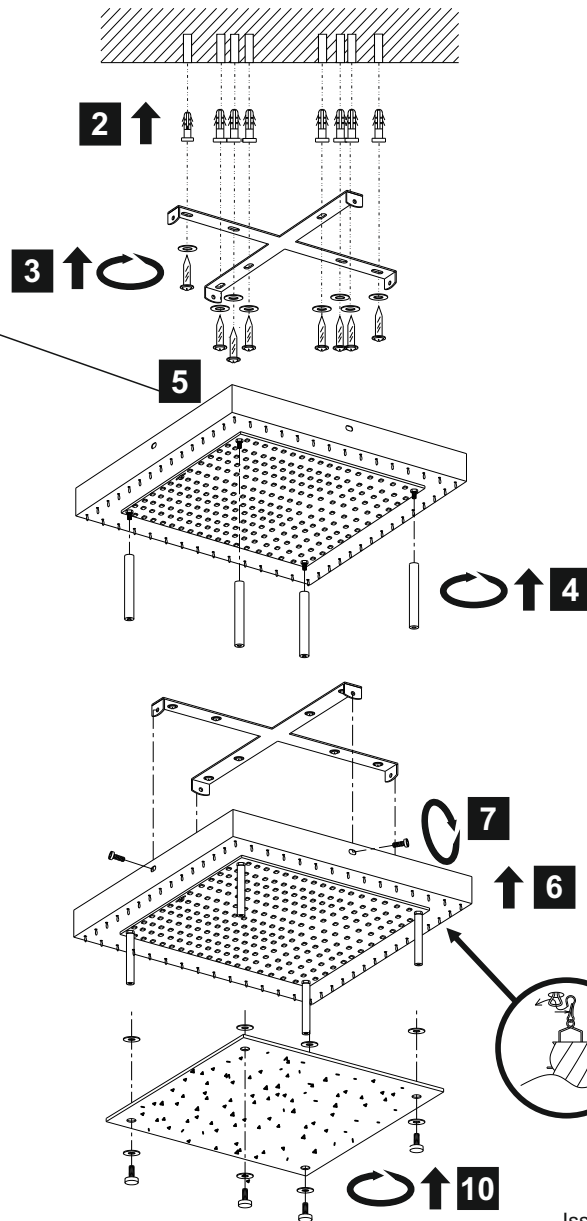

INSTALLATION INSTRUCTIONS

(ILLUSTRATIONS ARE FOR GUIDANCE PURPOSES ONLY.
ACTUAL PRODUCT MAY DIFFER FROM THE IMAGES SHOWN)

- (1) Prior to installation carefully unpack and check all the components and accessories are as per details enclosed.
- (2) These instructions should be used in conjunction with the installation guidelines included.

Voltage: 100-250V 50/60Hz
Lampholder: LED
Lamps: 90 x 0.2W Max

Aiden IL80052

diyás

LIST OF COMPONENTS

ILG80052

ILG80052/R

Accessories		
Twisted Glass Drop	56 Pcs	
Glass Diffuser	1 Pc	

Installation Pack		
White Gloves	2 Pcs	
Installation Instructions	2 Pages	
Installation Guidelines	2 Pages	
Fixing Screw and Plugs	8 Sets	
Glass Fixing Rods	4 Pcs	
Plastic Spacer	8 Pcs	
Glass Fixing Screw	4 Pcs	