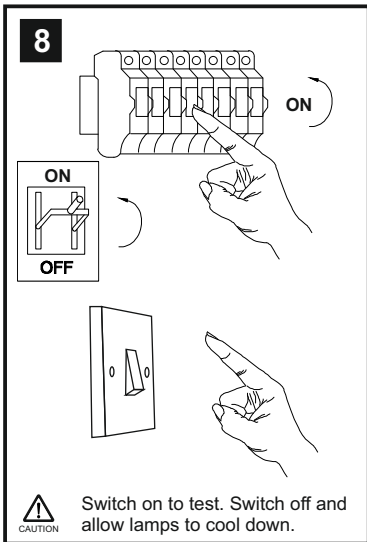

INSTALLATION INSTRUCTIONS

(ILLUSTRATIONS ARE FOR GUIDANCE PURPOSES ONLY.
ACTUAL PRODUCT MAY DIFFER FROM THE IMAGES SHOWN)

- (1) Prior to installation carefully unpack and check all the components and accessories are as per details enclosed.
- (2) These instructions should be used in conjunction with the installation guidelines included.

Voltage: 100-250V 50/60Hz
Lampholder: LED
Lamps: 90 x 0.2W Max

Aiden IL80052

diyás

LIST OF COMPONENTS

ILG80052

ILG80052/R

Accessories		
Twisted Glass Drop	56 Pcs	
Glass Diffuser	1 Pc	

Installation Pack		
White Gloves	2 Pcs	
Installation Instructions	2 Pages	
Installation Guidelines	2 Pages	
Fixing Screw and Plugs	8 Sets	
Glass Fixing Rods	4 Pcs	
Plastic Spacer	8 Pcs	
Glass Fixing Screw	4 Pcs	