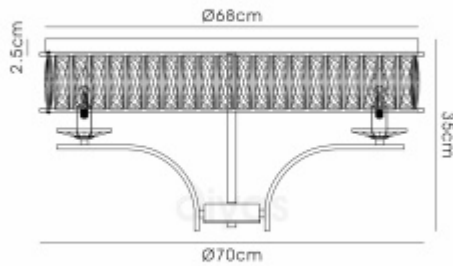

VIVIENNE series by diyasa

[Click to view the full product details](#)

DATA SHEET

MARKETING INFORMATION

Barcode	5055487428965
Brief Description	Vivienne Crystal Ceiling 8 Light

PHYSICAL CHARACTERISTICS

Colour Finish	French Gold
Handcrafted	Yes

MECHANICAL SPECIFICATION

Item Nett Weight (kg)	11.90kg
Diameter (mm)	700mm
Height (mm)	350mm
Body Height (mm)	350mm
Materials Used	Iron, Crystal

ENERGY SPECIFICATION

Energy Class	A++ to A

CRYSTAL SPECIFICATION

Type of Crystal	Diyasa Select
Crystal Colour Finish	Clear

LAMP SPECIFICATION

No: of Lamp	8
Lamp Socket	E14
Recommended Lamp	LED (Candle C35)
Max Wattage Lamp (W)	20W
Lamp Included	No

ELECTRICAL & SAFETY SPECIFICATION

Protection Class	Class 1 - Earth Connection Required
Total Power Consumption (W)	Dependent On Lamps Used (±5%)(±5%)(±5%)
Input Voltage (V)	220-240V~50/60Hz
Dimmable	Yes - Dimmable Lamps Required
Dimmer Included	No
IP Rating	IP20

QUALITY STANDARDS

Warranty (yrs)	1yr

Inspired Lighting Ltd. are continually developing and improving their products.
Technical specifications subject to change without prior notice.