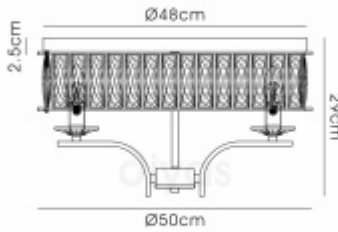

VIVIENNE series by diyasa

[Click to view the full product details](#)

DATA SHEET

MARKETING INFORMATION

Barcode	5055487429009
Brief Description	Vivienne Crystal Ceiling 4 Light
Catalogue Description	4 Light Ceiling

PHYSICAL CHARACTERISTICS

Colour Finish	French Gold
Handcrafted	Yes

MECHANICAL SPECIFICATION

Item Nett Weight (kg)	6.95kg
Diameter (mm)	500mm
Height (mm)	290mm
Materials Used	Iron, Crystal

ENERGY SPECIFICATION

Energy Class	A++ to A

CRYSTAL SPECIFICATION

Type of Crystal	Diyasa Select
Crystal Colour Finish	Clear

LAMP SPECIFICATION

No: of Lamp	4
Lamp Socket	E14
Recommended Lamp	LED (Candle C35)
Max Wattage Lamp (W)	20W
Lamp Included	No

ELECTRICAL & SAFETY SPECIFICATION

Protection Class	Class 1 - Earth Connection Required
Total Power Consumption (W)	Dependent On Lamps Used (±5%)(±5%)(±5%)
Input Voltage (V)	220-240V~50/60Hz
Dimmable	Yes - Dimmable Lamps Required
Dimmer Included	No
IP Rating	IP20

QUALITY STANDARDS

Warranty (yrs)	1yr

Inspired Lighting Ltd. are continually developing and improving their products.
Technical specifications subject to change without prior notice.