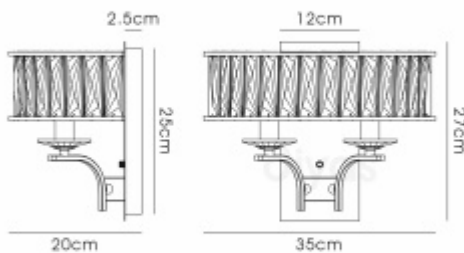

VIVIENNE series by diyasa

[Click to view the full product details](#)

DATA SHEET

MARKETING INFORMATION

Barcode	5055487428712
Brief Description	Vivienne Crystal Wall Lamp 2 Light French Gold
Catalogue Description	Vivienne Crystal Wall Lamp 2 Light

PHYSICAL CHARACTERISTICS

Colour Finish	French Gold
Handcrafted	Yes

MECHANICAL SPECIFICATION

Item Nett Weight (kg)	2.2kg
Width (mm)	350mm
Height (mm)	270mm
Projection (mm)	200mm
Materials Used	Iron, Crystal

ENERGY SPECIFICATION

Energy Class	A++ to A

CRYSTAL SPECIFICATION

Type of Crystal	Diyasa Select
Crystal Colour Finish	Clear

LAMP SPECIFICATION

No: of Lamp	2
Lamp Socket	E14
Recommended Lamp	LED (Candle C35)
Max Wattage Lamp (W)	20W
Lamp Included	No

ELECTRICAL & SAFETY SPECIFICATION

Protection Class	Class 1 - Earth Connection Required
Total Power Consumption (W)	Dependent On Lamps Used (±5%)(±5%)(±5%)
Input Voltage (V)	220-240V~50/60Hz
Switched	Not Switched
Dimmable	Yes - Dimmable Lamps Required
Dimmer Included	No

Inspired Lighting Ltd. are continually developing and improving their products.
Technical specifications subject to change without prior notice.