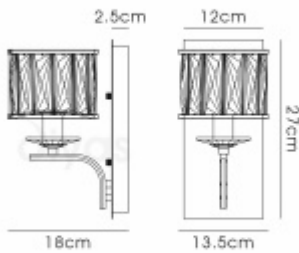

VIVIENNE series by diyias

[Click to view the full product details](#)

DATA SHEET

MARKETING INFORMATION

Barcode	5055487428705
Brief Description	Vivienne Crystal Wall Lamp 1 Light French Gold
Catalogue Description	Vivienne Crystal Wall Lamp 1 Light

PHYSICAL CHARACTERISTICS

Colour Finish	French Gold
Handcrafted	Yes

MECHANICAL SPECIFICATION

Item Nett Weight (kg)	1.6kg
Width (mm)	135mm
Height (mm)	270mm
Projection (mm)	180mm
Materials Used	Iron, Crystal

ENERGY SPECIFICATION

Energy Class	A++ to A

CRYSTAL SPECIFICATION

Type of Crystal	Diyas Select
Crystal Colour Finish	Clear

LAMP SPECIFICATION

No: of Lamp	1
Lamp Socket	E14
Recommended Lamp	LED (Candle C35)
Max Wattage Lamp (W)	20W
Lamp Included	No

ELECTRICAL & SAFETY SPECIFICATION

Protection Class	Class 1 - Earth Connection Required
Total Power Consumption (W)	Dependent On Lamps Used ($\pm 5\%$)
Input Voltage (V)	220-240V~50/60Hz
Switched	Not Switched
Dimmable	Yes - Dimmable Lamps Required
Dimmer Included	No

Inspired Lighting Ltd. are continually developing and improving their products.
Technical specifications subject to change without prior notice.