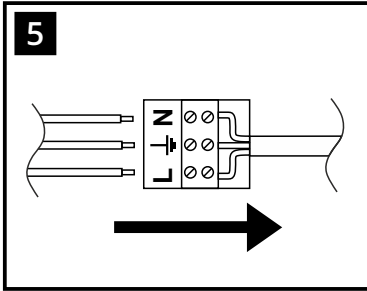

INSTALLATION INSTRUCTIONS

(ILLUSTRATIONS ARE FOR GUIDANCE PURPOSES ONLY.
ACTUAL PRODUCT MAY DIFFER FROM THE IMAGES SHOWN)

(1) Prior to installation carefully unpack and check all the components and accessories are as per details enclosed.

(2) These instructions should be used in conjunction with the installation guidelines included.

Switch on to test. Switch off and allow lamps to cool down.