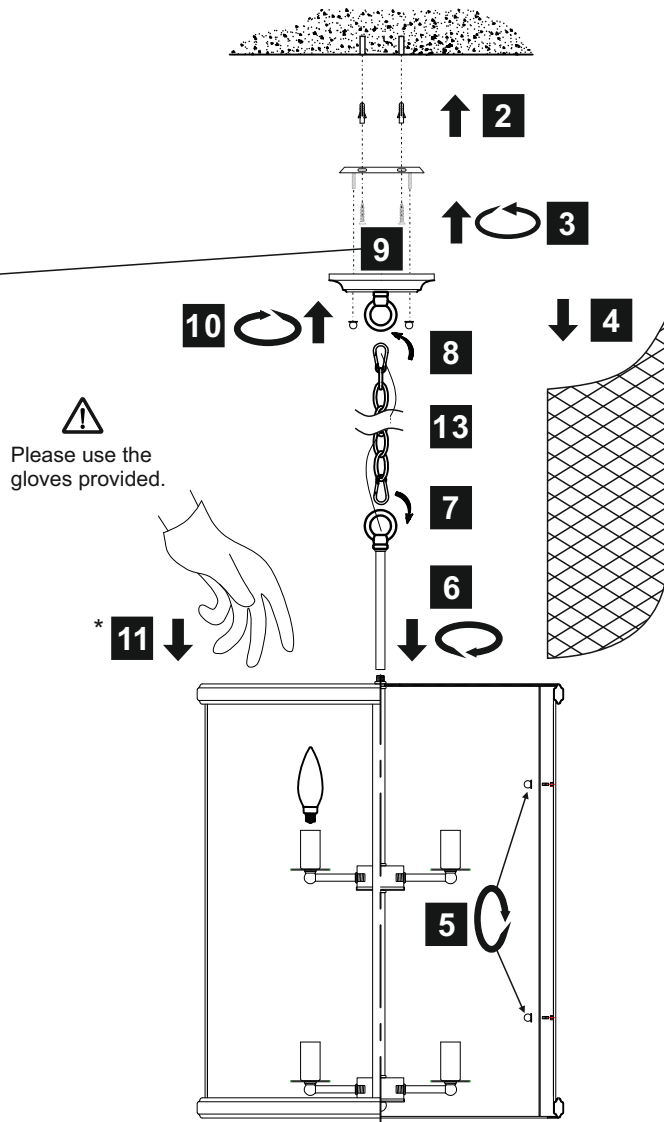

# INSTALLATION INSTRUCTIONS

(ILLUSTRATIONS ARE FOR GUIDANCE PURPOSES ONLY.  
ACTUAL PRODUCT MAY DIFFER FROM THE IMAGES SHOWN)

(1) Prior to installation carefully unpack and check all the components and accessories are as per details enclosed.

(2) These instructions should be used in conjunction with the installation guidelines included.

\* Lamps may not be included. Please ensure maximum wattage is not exceeded.

**Voltage:** 230V - 50/60Hz  
**Lampholder:** E14/SES  
**Lamps:** 8 x 60W Max

# LIST OF COMPONENTS

ILG31678

Accessories		
Glass Shade	4 Pcs	

Installation Pack		
White Gloves	2 Pcs	
Installation Instructions	2 Pages	
Installation Guidelines	2 Pages	
Fixing Screw and Plug	2 Sets	

<b>Contents Checked By</b>	
----------------------------	--