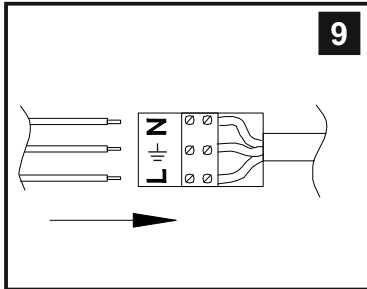

(2) These instructions should be used in conjunction with the installation guidelines included.

\* Lamps may not be included. Please ensure maximum wattage is not exceeded.

**Voltage:** 230V - 50/60Hz  
**Lampholder:** E14/SES  
**Lamps:** 8 x 60W Max