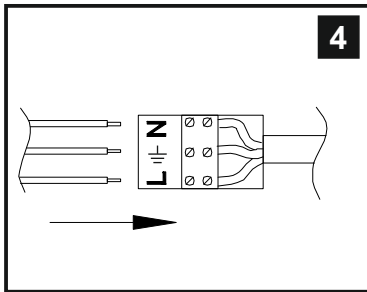

INSTALLATION INSTRUCTIONS

(ILLUSTRATIONS ARE FOR GUIDANCE PURPOSES ONLY.
ACTUAL PRODUCT MAY DIFFER FROM THE IMAGES SHOWN)

⚠ INSTALLATION NOTES

- (1) Prior to installation carefully unpack and check all the components and accessories are as per details enclosed.
- (2) These instructions should be used in conjunction with the installation guidelines included.

* Lamps may not be included.
Please ensure maximum wattage is not exceeded.

Voltage: 230V - 50/60Hz
Lampholder: E14/SES
Lamps: 1 x 60W Max

Asia IL31675

diyasa

LIST OF COMPONENTS

Accessories

Glass Shade ILG31675	1 Pc	