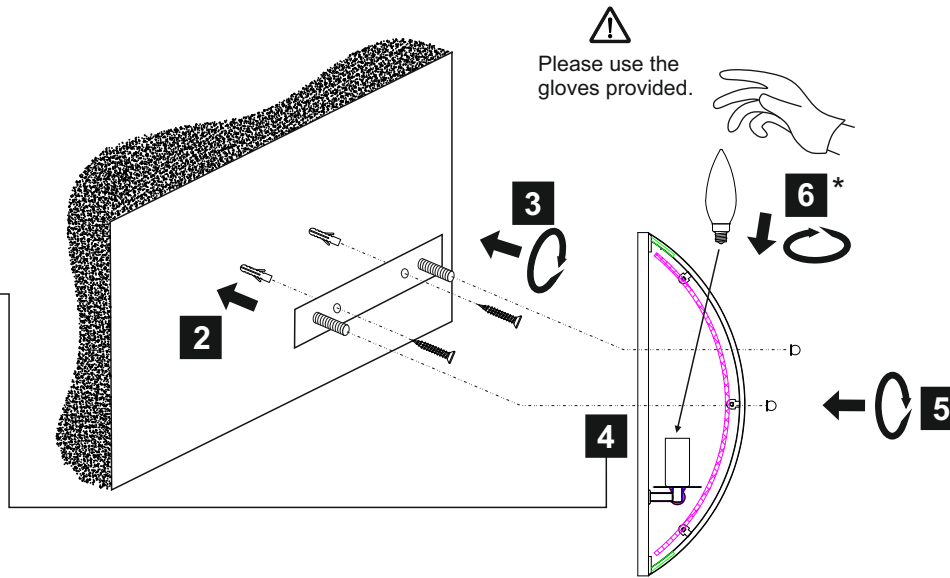

INSTALLATION INSTRUCTIONS

(ILLUSTRATIONS ARE FOR GUIDANCE PURPOSES ONLY.
ACTUAL PRODUCT MAY DIFFER FROM THE IMAGES SHOWN)

⚠ INSTALLATION NOTES

- (1) Prior to installation carefully unpack and check all the components and accessories are as per details enclosed.
- (2) These instructions should be used in conjunction with the installation guidelines included.

* Lamps may not be included.
Please ensure maximum wattage is not exceeded.

Voltage: 230V - 50/60Hz
Lampholder: E14/SES
Lamps: 1 x 60W Max

Asia IL31675

diyasa

LIST OF COMPONENTS

Accessories

Glass Shade ILG31675	1 Pc	

Installation Pack

White Gloves	2 Pcs	
Installation Instructions	2 Pages	
Installation Guidelines	2 Pages	
Fixing Screw & Plug	2 Sets	

Contents Checked By

Asia IL31675