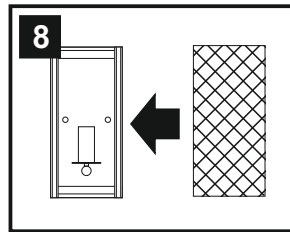

INSTALLATION INSTRUCTIONS

(ILLUSTRATIONS ARE FOR GUIDANCE PURPOSES ONLY.
ACTUAL PRODUCT MAY DIFFER FROM THE IMAGES SHOWN)

⚠ INSTALLATION NOTES

- (1) Prior to installation carefully unpack and check all the components and accessories are as per details enclosed.
- (2) These instructions should be used in conjunction with the installation guidelines included.

* Lamps may not be included.
Please ensure maximum wattage is not exceeded.

Voltage: 230V - 50/60Hz
Lampholder: E14/SES
Lamps: 1 x 60W Max

Asia IL31675

diyasa

LIST OF COMPONENTS

Accessories

Glass Shade ILG31675	1 Pc	