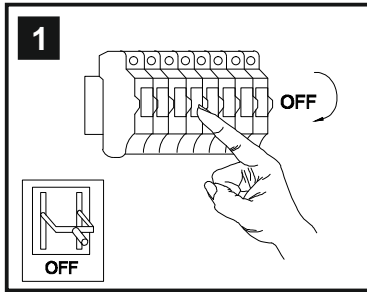

INSTALLATION INSTRUCTIONS

(ILLUSTRATIONS ARE FOR GUIDANCE PURPOSES ONLY.
ACTUAL PRODUCT MAY DIFFER FROM THE IMAGES SHOWN)

⚠ INSTALLATION NOTES

- (1) Prior to installation carefully unpack and check all the components and accessories are as per details enclosed.
- (2) These instructions should be used in conjunction with the installation guidelines included.

* Lamps may not be included.
Please ensure maximum wattage is not exceeded.

Voltage: 230V - 50/60Hz
Lampholder: E14/SES
Lamps: 1 x 60W Max

Asia IL31675

diyasa

LIST OF COMPONENTS

Accessories

Glass Shade ILG31675	1 Pc	