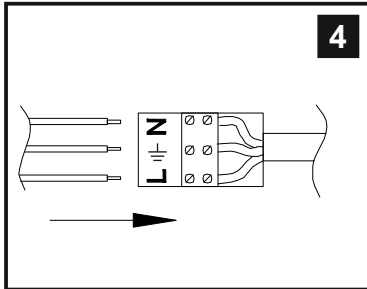

INSTALLATION INSTRUCTIONS

(ILLUSTRATIONS ARE FOR GUIDANCE PURPOSES ONLY.
ACTUAL PRODUCT MAY DIFFER FROM THE IMAGES SHOWN)

- (1) Prior to installation carefully unpack and check all the components and accessories are as per details enclosed.
- (2) These instructions should be used in conjunction with the installation guidelines included.

Replacement Glass
ILG31605

Voltage: 230V - 50/60Hz
Lampholder: SES/E14
Lamps: 1 x 40W Max

Installation Pack

White Gloves	2 Pcs	
Installation Instructions	1 Page	
Installation Guidelines	2 Pages	
Fixing Screw & Plug	2 Sets	