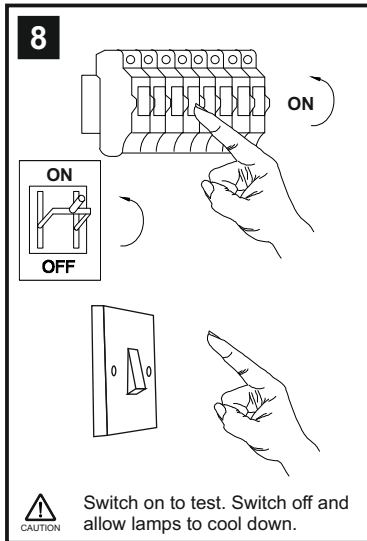

INSTALLATION INSTRUCTIONS

(ILLUSTRATIONS ARE FOR GUIDANCE PURPOSES ONLY.
ACTUAL PRODUCT MAY DIFFER FROM THE IMAGES SHOWN)

- (1) Prior to installation carefully unpack and check all the components and accessories are as per details enclosed.
- (2) These instructions should be used in conjunction with the installation guidelines included.

Replacement Glass
ILG31605

Voltage: 230V - 50/60Hz
Lampholder: SES/E14
Lamps: 1 x 40W Max

Installation Pack

White Gloves	2 Pcs	
Installation Instructions	1 Page	
Installation Guidelines	2 Pages	
Fixing Screw & Plug	2 Sets	