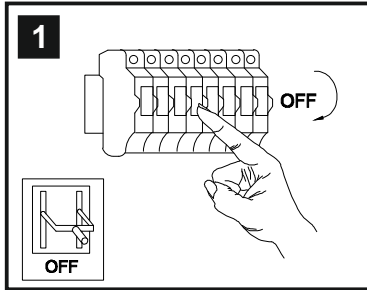

INSTALLATION INSTRUCTIONS

(ILLUSTRATIONS ARE FOR GUIDANCE PURPOSES ONLY.
ACTUAL PRODUCT MAY DIFFER FROM THE IMAGES SHOWN)

- (1) Prior to installation carefully unpack and check all the components and accessories are as per details enclosed.
- (2) These instructions should be used in conjunction with the installation guidelines included.

Replacement Glass
ILG31605

Voltage: 230V - 50/60Hz
Lampholder: SES/E14
Lamps: 1 x 40W Max

Installation Pack

White Gloves	2 Pcs	
Installation Instructions	1 Page	
Installation Guidelines	2 Pages	
Fixing Screw & Plug	2 Sets	