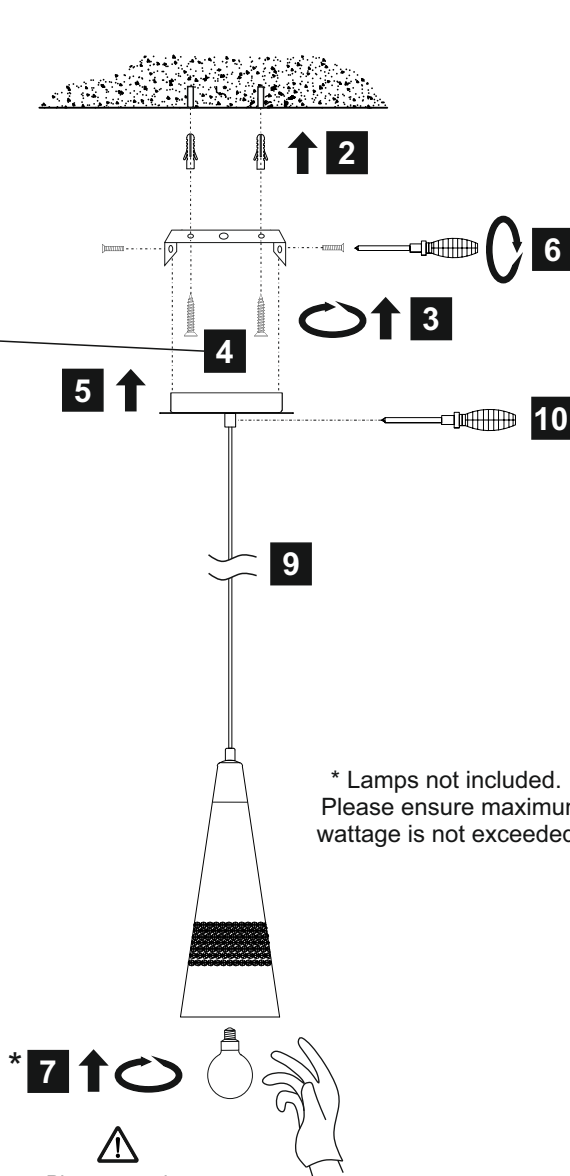

INSTALLATION INSTRUCTIONS

(ILLUSTRATIONS ARE FOR GUIDANCE PURPOSES ONLY.
ACTUAL PRODUCT MAY DIFFER FROM THE IMAGES SHOWN)

- (1) Prior to installation carefully unpack and check all the components and accessories are as per details enclosed.
- (2) These instructions should be used in conjunction with the installation guidelines included.

Replacement Glass
ILG31605

Voltage: 230V - 50/60Hz
Lampholder: SES/E14
Lamps: 1 x 40W Max

Installation Pack

White Gloves	2 Pcs	
Installation Instructions	1 Page	
Installation Guidelines	2 Pages	
Fixing Screw & Plug	2 Sets	