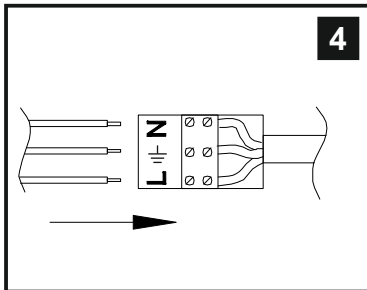

INSTALLATION INSTRUCTIONS

(ILLUSTRATIONS ARE FOR GUIDANCE PURPOSES ONLY.
ACTUAL PRODUCT MAY DIFFER FROM THE IMAGES SHOWN)

- (1) Prior to installation carefully unpack and check all the components and accessories are as per details enclosed.
- (2) These instructions should be used in conjunction with the installation guidelines included.

Voltage: 230V - 50/60Hz
Lampholder: SES/E14
Lamps: 1 x 40W Max

WITH SUITABLE
LAMP/DIMMER

COMPATIBLE

Pandora IL31600

diyás®

LIST OF COMPONENTS

C60036

ILG31600