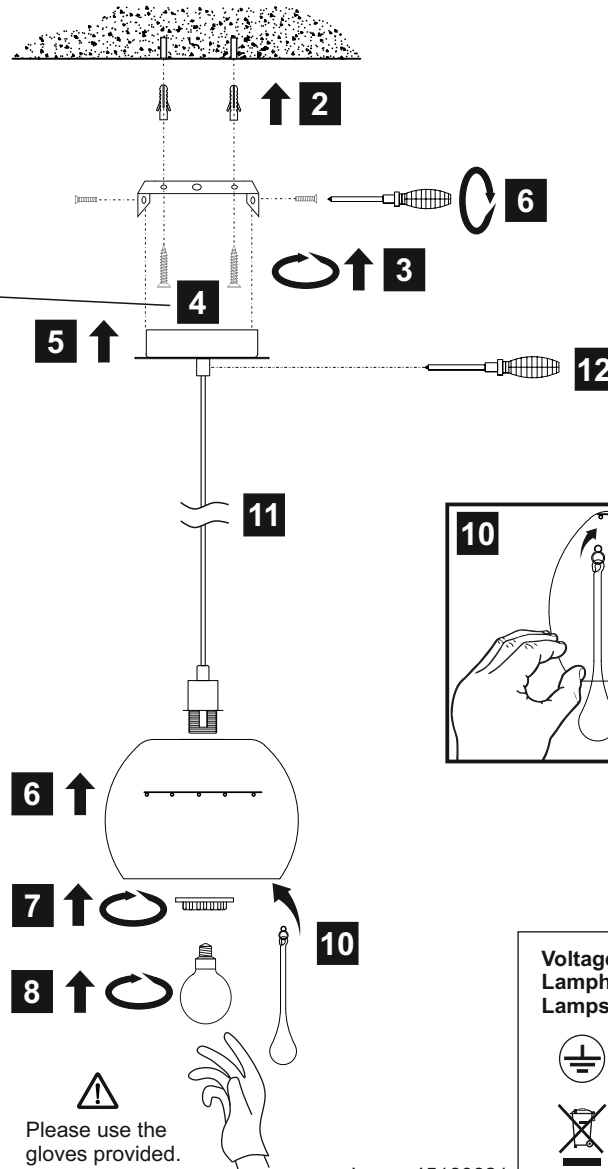

INSTALLATION INSTRUCTIONS

(ILLUSTRATIONS ARE FOR GUIDANCE PURPOSES ONLY.
ACTUAL PRODUCT MAY DIFFER FROM THE IMAGES SHOWN)

- (1) Prior to installation carefully unpack and check all the components and accessories are as per details enclosed.
- (2) These instructions should be used in conjunction with the installation guidelines included.

Voltage: 230V - 50/60Hz
Lampholder: SES/E14
Lamps: 1 x 40W Max

WITH SUITABLE
LAMP/DIMMER

COMPATIBLE

Pandora IL31600

diyás®

LIST OF COMPONENTS

C60036

ILG31600

Accessories

Glass Droplet	8 Pcs	
Glass Shade	1 Pc	

Installation Pack

White Gloves	2 Pcs	
Installation Instructions	2 Pages	
Installation Guidelines	2 Pages	
Fixing Screw & Plug	2 Sets	

Contents Checked By

Pandora IL31600