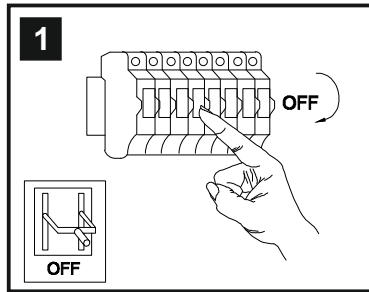

INSTALLATION INSTRUCTIONS

(ILLUSTRATIONS ARE FOR GUIDANCE PURPOSES ONLY.
ACTUAL PRODUCT MAY DIFFER FROM THE IMAGES SHOWN)

- ⚠ (1) Prior to installation carefully unpack and check all the components and accessories are as per details enclosed.
- (2) These instructions should be used in conjunction with the installation guidelines included.

⚠ Please use the gloves provided.

* Lamps may not be included. Please ensure maximum wattage is not exceeded.

Voltage: 230V - 50/60Hz
Lampholder: E27/ES
Lamps: 1 x 60W Max

Reyna IL31592

diyás®

LIST OF COMPONENTS