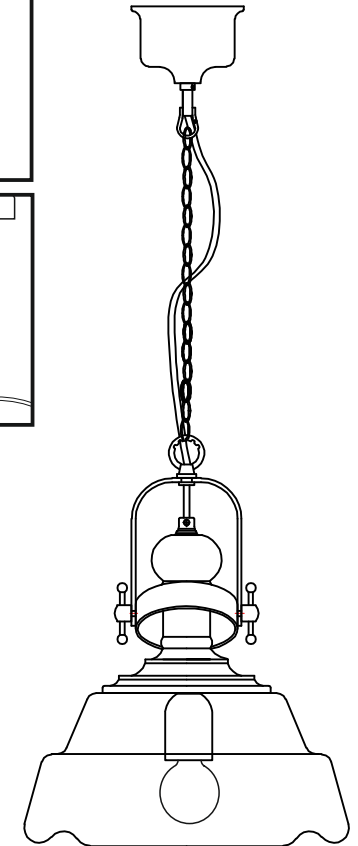

INSTALLATION INSTRUCTIONS

(ILLUSTRATIONS ARE FOR GUIDANCE PURPOSES ONLY.
ACTUAL PRODUCT MAY DIFFER FROM THE IMAGES SHOWN)

- ⚠ (1) Prior to installation carefully unpack and check all the components and accessories are as per details enclosed.
- (2) These instructions should be used in conjunction with the installation guidelines included.

⚠ Please use the gloves provided.

* Lamps may not be included. Please ensure maximum wattage is not exceeded.

Voltage: 230V - 50/60Hz
Lampholder: E27/ES
Lamps: 1 x 60W Max

Reyna IL31592

diyás®

LIST OF COMPONENTS

ILG31592

Crystal Accessories

Glass Shade	1 Pc	

Installation Pack

White Gloves	2 Pcs	
Installation Instructions	2 Pages	
Installation Guidelines	2 Pages	
Fixing Screw & Plug	2 Sets	
Allen Key	1 Pc	

Contents Checked By