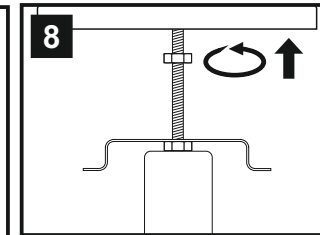

⚠ Please use the gloves provided.

* Lamps may not be included. Please ensure maximum wattage is not exceeded.

Voltage: 230V - 50/60Hz
Lampholder: E27/ES
Lamps: 1 x 60W Max

Reyna IL31592

diyás®

LIST OF COMPONENTS