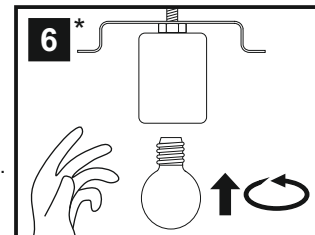

INSTALLATION INSTRUCTIONS

(ILLUSTRATIONS ARE FOR GUIDANCE PURPOSES ONLY.
ACTUAL PRODUCT MAY DIFFER FROM THE IMAGES SHOWN)

- ⚠ (1) Prior to installation carefully unpack and check all the components and accessories are as per details enclosed.
- (2) These instructions should be used in conjunction with the installation guidelines included.

⚠ Please use the gloves provided.

* Lamps may not be included. Please ensure maximum wattage is not exceeded.

Voltage: 230V - 50/60Hz
Lampholder: E27/ES
Lamps: 1 x 60W Max

Reyna IL31592

diyás®

LIST OF COMPONENTS