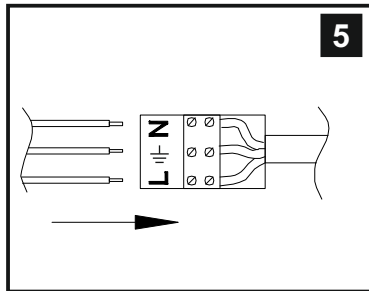

⚠ Please use the gloves provided.

* Lamps may not be included. Please ensure maximum wattage is not exceeded.

Voltage: 230V - 50/60Hz
Lampholder: E27/ES
Lamps: 1 x 60W Max

Reyna IL31592

diyás®

LIST OF COMPONENTS