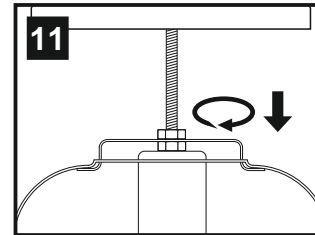

⚠ Please use the gloves provided.

* Lamps may not be included. Please ensure maximum wattage is not exceeded.

Voltage: 230V - 50/60Hz
Lampholder: E27/ES
Lamps: 1 x 60W Max

Reyna IL31592

diyás®

LIST OF COMPONENTS