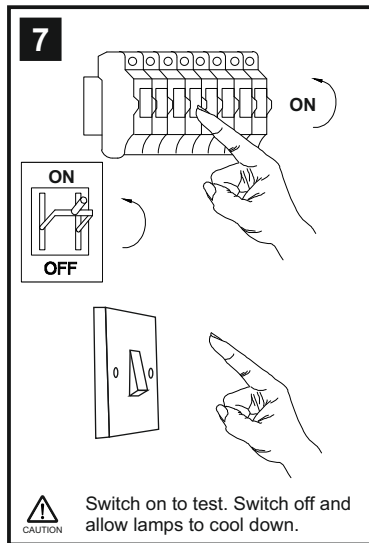

INSTALLATION INSTRUCTIONS

(ILLUSTRATIONS ARE FOR GUIDANCE PURPOSES ONLY.
ACTUAL PRODUCT MAY DIFFER FROM THE IMAGES SHOWN)

- ⚠ (1) Prior to installation carefully unpack and check all the components and accessories are as per details enclosed.
- (2) These instructions should be used in conjunction with the installation guidelines included.

⚠ Please use the gloves provided.

* Lamps may not be included. Please ensure maximum wattage is not exceeded.

Voltage: 230V - 50/60Hz
Lampholder: E27/ES
Lamps: 1 x 60W Max

Reyna IL31592

diyás®

LIST OF COMPONENTS