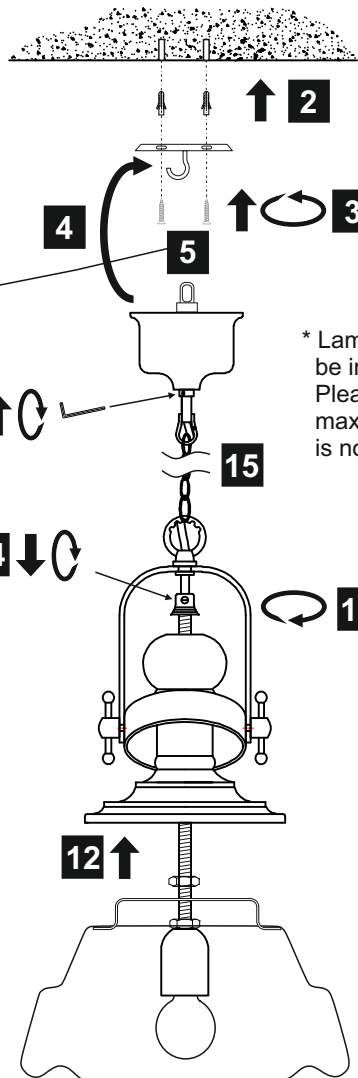

INSTALLATION INSTRUCTIONS

(ILLUSTRATIONS ARE FOR GUIDANCE PURPOSES ONLY.
ACTUAL PRODUCT MAY DIFFER FROM THE IMAGES SHOWN)

- ⚠ (1) Prior to installation carefully unpack and check all the components and accessories are as per details enclosed.
- (2) These instructions should be used in conjunction with the installation guidelines included.

⚠ Please use the gloves provided.

* Lamps may not be included. Please ensure maximum wattage is not exceeded.

Voltage: 230V - 50/60Hz
Lampholder: E27/ES
Lamps: 1 x 60W Max

Reyna IL31592

diyás®

LIST OF COMPONENTS

ILG31592

Crystal Accessories

Glass Shade	1 Pc	

Installation Pack

White Gloves	2 Pcs	
Installation Instructions	2 Pages	
Installation Guidelines	2 Pages	
Fixing Screw & Plug	2 Sets	
Allen Key	1 Pc	

Contents Checked By