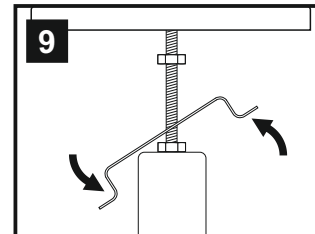

⚠ Please use the gloves provided.

* Lamps may not be included. Please ensure maximum wattage is not exceeded.

Voltage: 230V - 50/60Hz
Lampholder: E27/ES
Lamps: 1 x 60W Max

Reyna IL31592

diyás®

LIST OF COMPONENTS