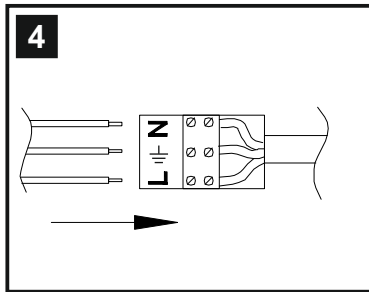

(2) These instructions should be used in conjunction with the installation guidelines included.

* Lamps may not be included.
Please ensure maximum wattage is not exceeded.

Voltage: 230V - 50/60Hz
Lampholder: E14/SES
Lamps: 10 x MAX 40W