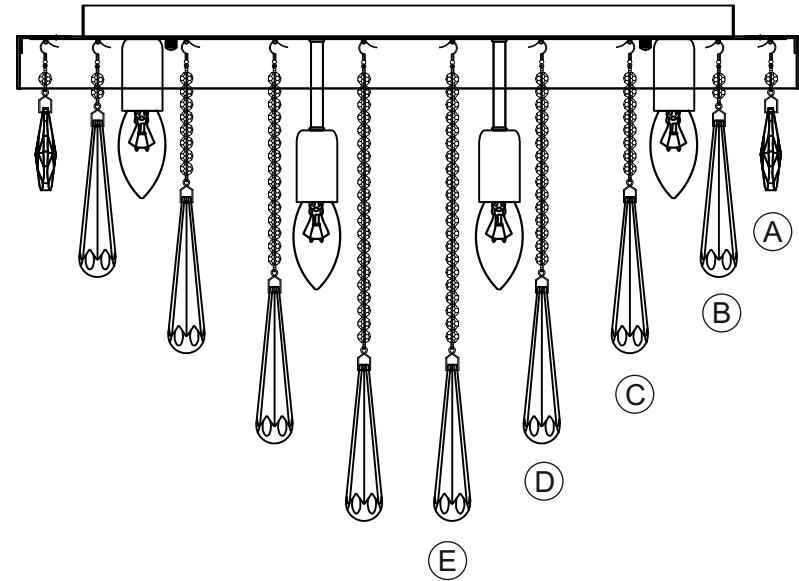

INSTALLATION INSTRUCTIONS

(ILLUSTRATIONS ARE FOR GUIDANCE PURPOSES ONLY.
ACTUAL PRODUCT MAY DIFFER FROM THE IMAGES SHOWN)

⚠️ INSTALLATION NOTES

(1) Prior to installation carefully unpack and check all the components and accessories are as per details enclosed.

(2) These instructions should be used in conjunction with the installation guidelines included.

* Lamps may not be included.
Please ensure maximum wattage is not exceeded.

Voltage: 230V - 50/60Hz
Lampholder: E14/SES
Lamps: 10 x MAX 40W

Crystal Strand A	33 Pcs	
Crystal Strand B	24 Pcs	
Crystal Strand C	17 Pcs	
Crystal Strand D	10 Pcs	
Crystal Strand E	3 Pc	
Crystal Drop F	54 Pcs	

Installation Pack

White Gloves	2 Pcs	
Installation Instructions	3 Pages	
Installation Guidelines	2 Pages	
Fixing Screw and Plug	4 Sets	
Additional Crystal Links	5 Pcs (each)	