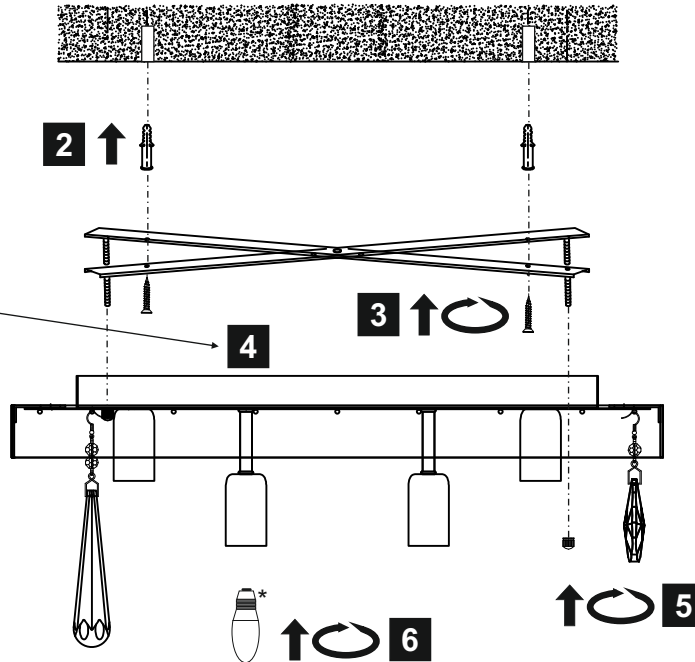

INSTALLATION INSTRUCTIONS

(ILLUSTRATIONS ARE FOR GUIDANCE PURPOSES ONLY.
ACTUAL PRODUCT MAY DIFFER FROM THE IMAGES SHOWN)

⚠️ INSTALLATION NOTES

(1) Prior to installation carefully unpack and check all the components and accessories are as per details enclosed.

(2) These instructions should be used in conjunction with the installation guidelines included.

* Lamps may not be included.
Please ensure maximum wattage is not exceeded.