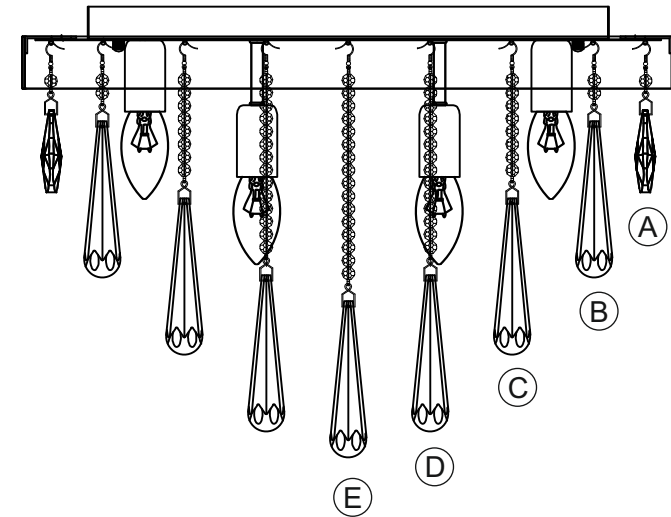

INSTALLATION INSTRUCTIONS

(ILLUSTRATIONS ARE FOR GUIDANCE PURPOSES ONLY.
ACTUAL PRODUCT MAY DIFFER FROM THE IMAGES SHOWN)

⚠️ INSTALLATION NOTES

(1) Prior to installation carefully unpack and check all the components and accessories are as per details enclosed.

(2) These instructions should be used in conjunction with the installation guidelines included.

* Lamps may not be included.
Please ensure maximum wattage
is not exceeded.

Voltage: 230V - 50/60Hz
Lampholder: E14/SES
Lamps: 8 x MAX 40W

Crystal Strand A	26 Pcs	
Crystal Strand B	21 Pcs	
Crystal Strand C	14 Pcs	
Crystal Strand D	6 Pcs	
Crystal Strand E	1 Pc	
Crystal Drop F	42 Pcs	

Installation Pack

White Gloves	2 Pcs	
Installation Instructions	3 Pages	
Installation Guidelines	2 Pages	
Fixing Screw and Plug	4 Sets	
Additional Crystal Links	5 Pcs (each)	