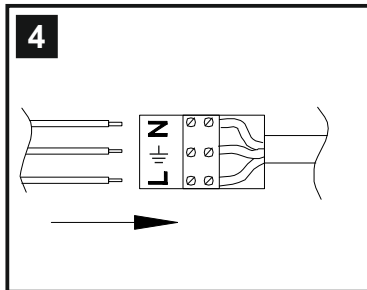

(2) These instructions should be used in conjunction with the installation guidelines included.

* Lamps may not be included.
Please ensure maximum wattage
is not exceeded.

Voltage: 230V - 50/60Hz
Lampholder: E14/SES
Lamps: 8 x MAX 40W