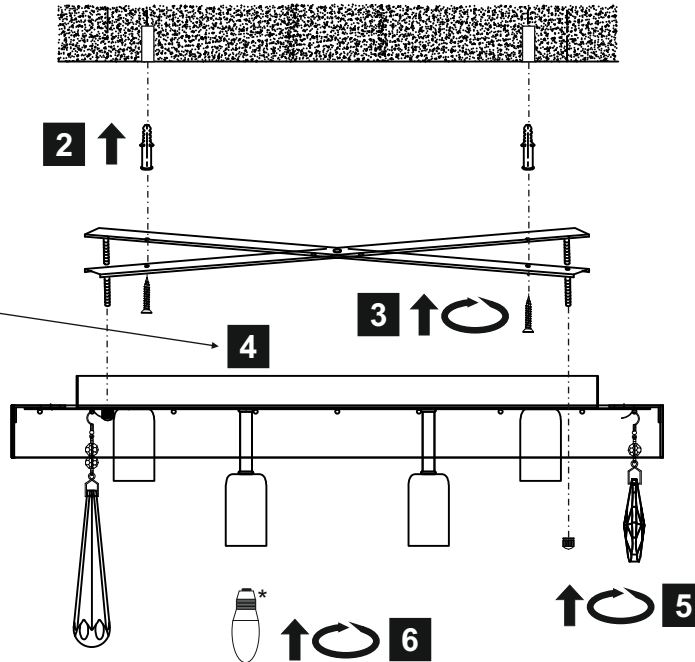

INSTALLATION INSTRUCTIONS

(ILLUSTRATIONS ARE FOR GUIDANCE PURPOSES ONLY.
ACTUAL PRODUCT MAY DIFFER FROM THE IMAGES SHOWN)

⚠️ INSTALLATION NOTES

(1) Prior to installation carefully unpack and check all the components and accessories are as per details enclosed.

(2) These instructions should be used in conjunction with the installation guidelines included.

* Lamps may not be included.
Please ensure maximum wattage
is not exceeded.

Voltage: 230V - 50/60Hz
Lampholder: E14/SES
Lamps: 8 x MAX 40W

WITH SUITABLE
DIMMER/LAMP

COMPATIBLE

Sophia IL31432

diyás®