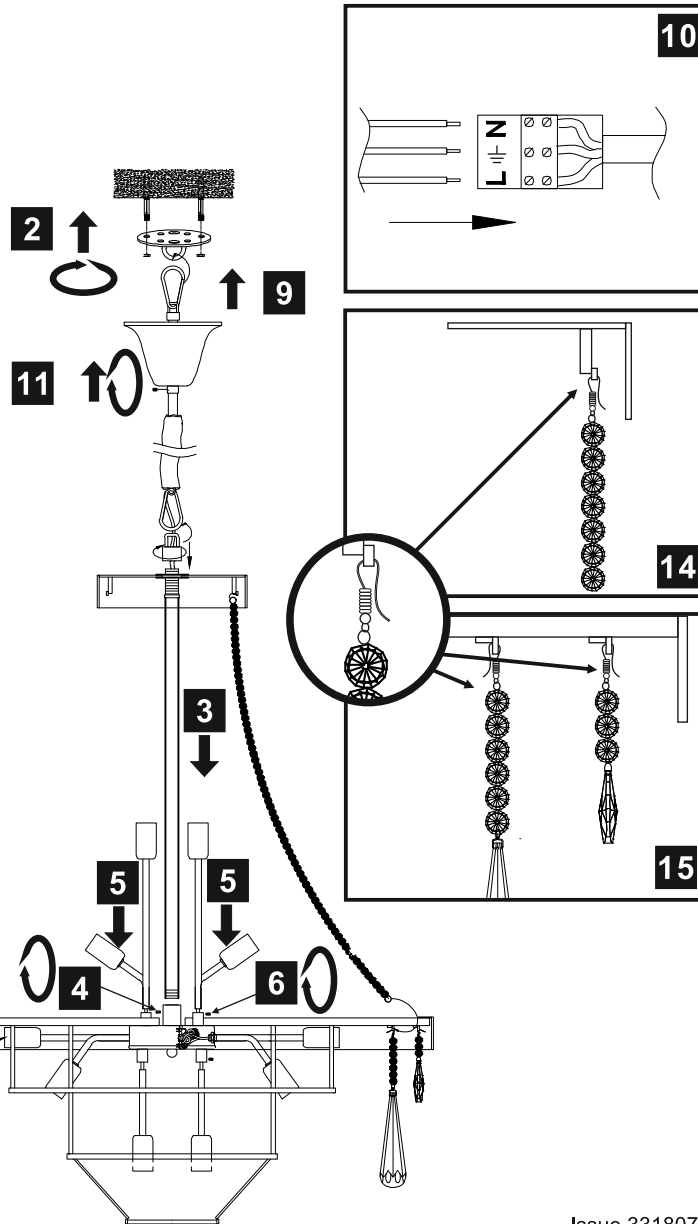

INSTALLATION INSTRUCTIONS

* Lamps may not be included. Please ensure maximum wattage is not exceeded.

⚠️ INSTALLATION NOTES

(1) Prior to installation carefully unpack and check all the components and accessories are as per details enclosed.

(2) These instructions should be used in conjunction with the installation guidelines included.

Voltage: 230V - 50/60Hz
Lampholder: E14
Lamps: 17 x MAX 60W

Sophia IL31431

diyás®

LIST OF COMPONENTS

Crystal Accessories

Crystal Strand A	54 Pcs	
Crystal Strand B	47 Pcs	
Crystal Strand C	92 Pcs	
Crystal Strand D	1 Pc	

Installation Pack

White Gloves	2 Pcs	
Installation Instructions	2 Pages	
Installation Guidelines	2 Pages	
Heavy Duty Bolts	4 Pcs	
Additional Crystal Links	5 Pcs (each)	

Sophia IL31431