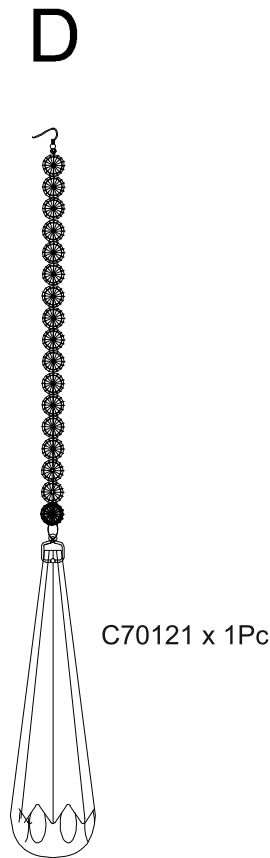

(2) These instructions should be used in conjunction with the installation guidelines included.

Voltage: 230V - 50/60Hz
Lampholder: E14
Lamps: 17 x MAX 60W

Sophia IL31431

diyás®

LIST OF COMPONENTS

Crystal Accessories

Crystal Strand A	54 Pcs	
Crystal Strand B	47 Pcs	
Crystal Strand C	92 Pcs	
Crystal Strand D	1 Pc	

Installation Pack

White Gloves	2 Pcs	
Installation Instructions	2 Pages	
Installation Guidelines	2 Pages	
Heavy Duty Bolts	4 Pcs	
Additional Crystal Links	5 Pcs (each)	

Sophia IL31431