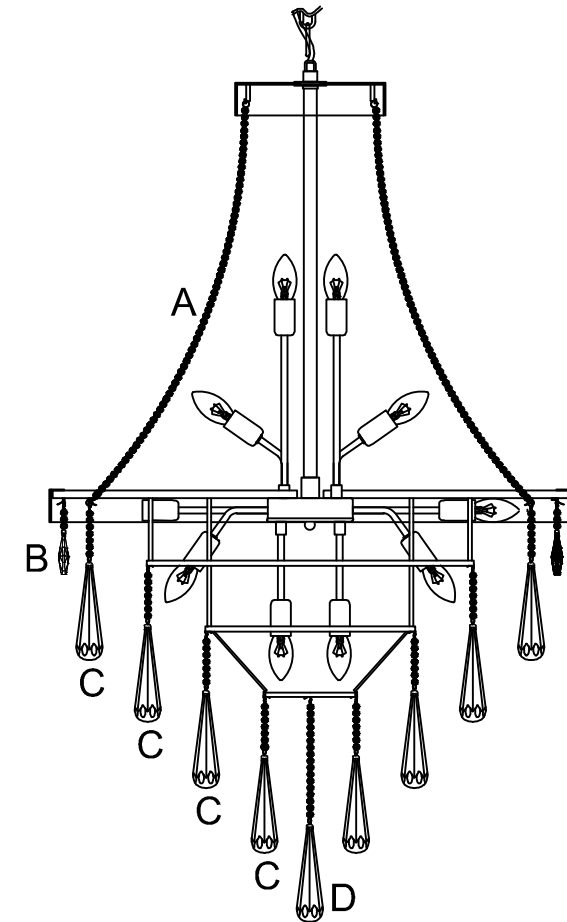

INSTALLATION INSTRUCTIONS

* Lamps may not be included. Please ensure maximum wattage is not exceeded.

⚠️ INSTALLATION NOTES

(1) Prior to installation carefully unpack and check all the components and accessories are as per details enclosed.

(2) These instructions should be used in conjunction with the installation guidelines included.

Voltage: 230V - 50/60Hz
Lampholder: E14
Lamps: 17 x MAX 60W

Sophia IL31431

diyás®

LIST OF COMPONENTS

Crystal Accessories

Crystal Strand A	54 Pcs	
Crystal Strand B	47 Pcs	
Crystal Strand C	92 Pcs	
Crystal Strand D	1 Pc	

Installation Pack

White Gloves	2 Pcs	
Installation Instructions	2 Pages	
Installation Guidelines	2 Pages	
Heavy Duty Bolts	4 Pcs	
Additional Crystal Links	5 Pcs (each)	