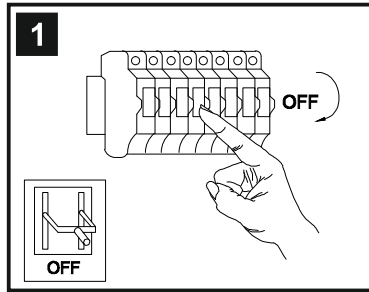

INSTALLATION INSTRUCTIONS

* Lamps may not be included. Please ensure maximum wattage is not exceeded.

⚠️ INSTALLATION NOTES

(1) Prior to installation carefully unpack and check all the components and accessories are as per details enclosed.

(2) These instructions should be used in conjunction with the installation guidelines included.