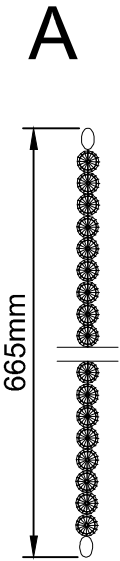

(2) These instructions should be used in conjunction with the installation guidelines included.

Voltage: 230V - 50/60Hz
Lampholder: E14
Lamps: 17 x MAX 60W

Sophia IL31431

diyás®

LIST OF COMPONENTS

Crystal Accessories