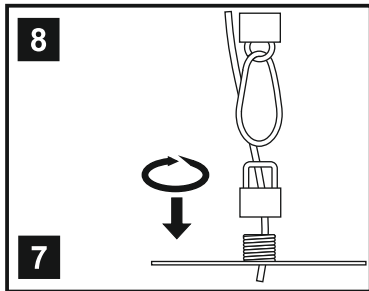

INSTALLATION INSTRUCTIONS

* Lamps may not be included. Please ensure maximum wattage is not exceeded.

⚠️ INSTALLATION NOTES

(1) Prior to installation carefully unpack and check all the components and accessories are as per details enclosed.

(2) These instructions should be used in conjunction with the installation guidelines included.