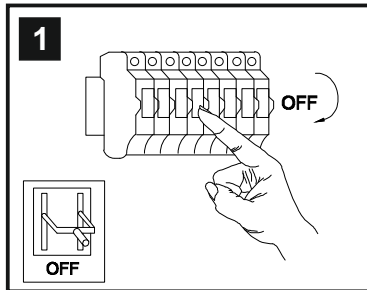

INSTALLATION INSTRUCTIONS

(ILLUSTRATIONS ARE FOR GUIDANCE PURPOSES ONLY.
ACTUAL PRODUCT MAY DIFFER FROM THE IMAGES SHOWN)

INSTALLATION NOTES

(1) Prior to installation carefully unpack and check all the components and accessories are as per details enclosed.

(2) These instructions should be used in conjunction with the installation guidelines included.