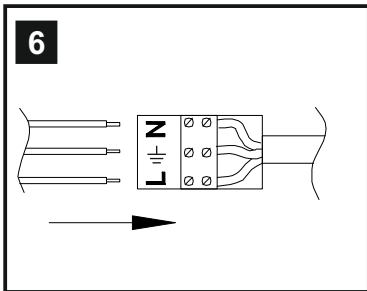

INSTALLATION INSTRUCTIONS

(ILLUSTRATIONS ARE FOR GUIDANCE PURPOSES ONLY.
ACTUAL PRODUCT MAY DIFFER FROM THE IMAGES SHOWN)

INSTALLATION NOTES

(1) Prior to installation carefully unpack and check all the components and accessories are as per details enclosed.

(2) These instructions should be used in conjunction with the installation guidelines included.