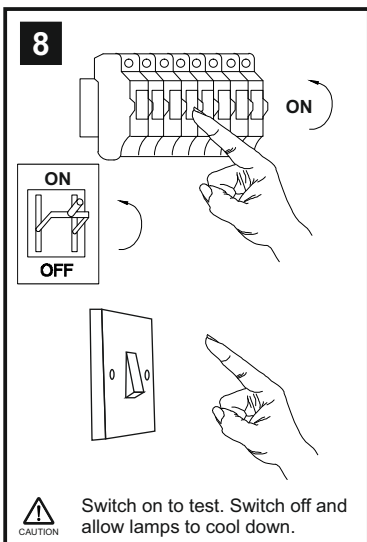

INSTALLATION INSTRUCTIONS

(ILLUSTRATIONS ARE FOR GUIDANCE PURPOSES ONLY.
ACTUAL PRODUCT MAY DIFFER FROM THE IMAGES SHOWN)

INSTALLATION NOTES

(1) Prior to installation carefully unpack and check all the components and accessories are as per details enclosed.

(2) These instructions should be used in conjunction with the installation guidelines included.

* Lamps may not be included.
Please ensure maximum wattage is not exceeded.

Please use the gloves provided.