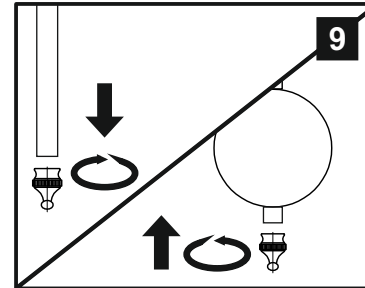

INSTALLATION INSTRUCTIONS

(ILLUSTRATIONS ARE FOR GUIDANCE PURPOSES ONLY.
ACTUAL PRODUCT MAY DIFFER FROM THE IMAGES SHOWN)

INSTALLATION NOTES

(1) Prior to installation carefully unpack and check all the components and accessories are as per details enclosed.

(2) These instructions should be used in conjunction with the installation guidelines included.