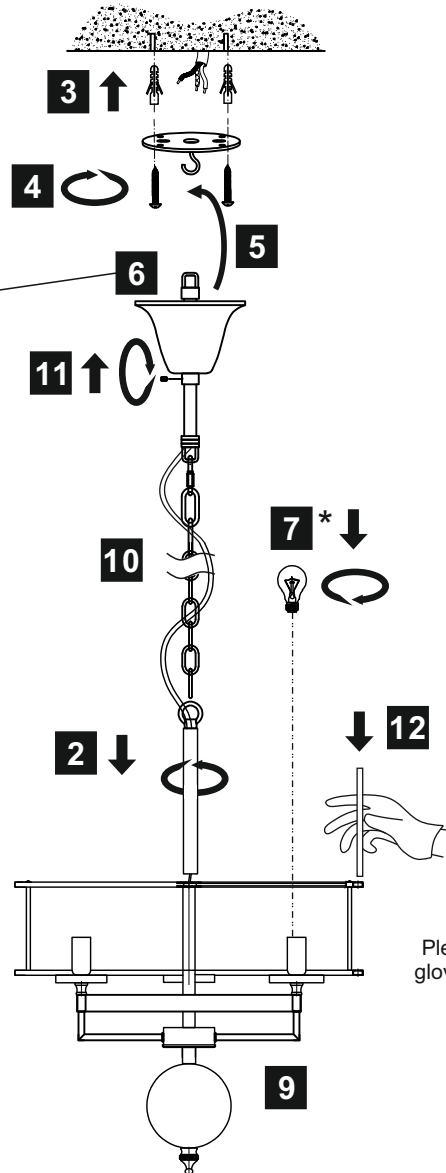

INSTALLATION INSTRUCTIONS

(ILLUSTRATIONS ARE FOR GUIDANCE PURPOSES ONLY.
ACTUAL PRODUCT MAY DIFFER FROM THE IMAGES SHOWN)

INSTALLATION NOTES

(1) Prior to installation carefully unpack and check all the components and accessories are as per details enclosed.

(2) These instructions should be used in conjunction with the installation guidelines included.

* Lamps may not be included.
Please ensure maximum wattage is not exceeded.

Please use the gloves provided.