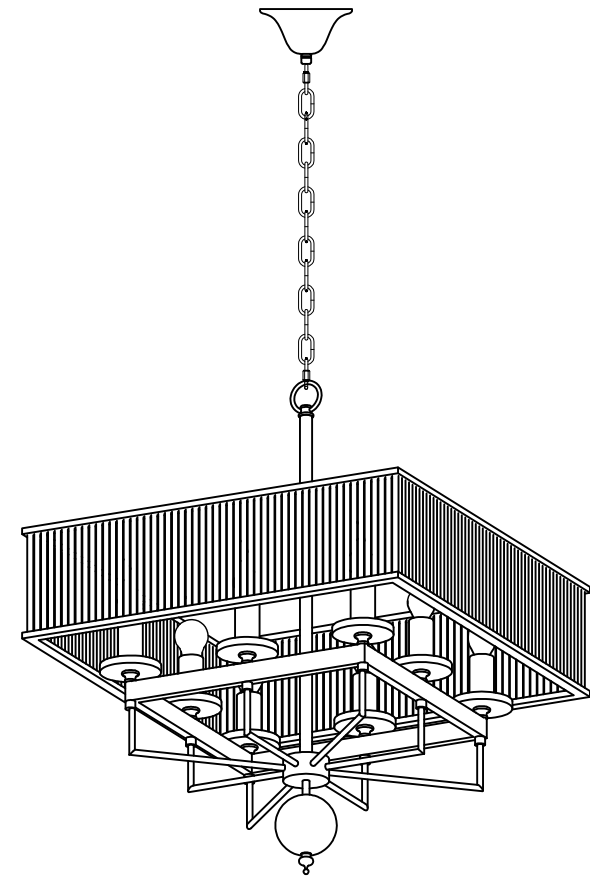

Voltage: 230V - 50/60Hz
Lampholder: E14/SES
Lamps: 8 x Max 60W

Vanessa IL31413

diyás