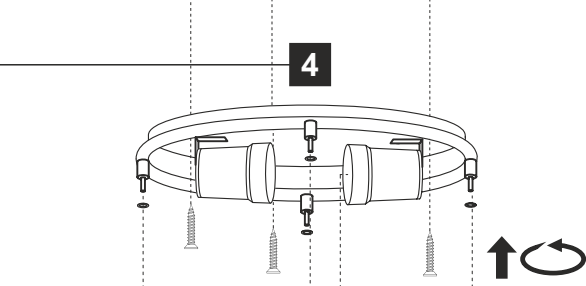

INSTALLATION INSTRUCTIONS

(ILLUSTRATIONS ARE FOR GUIDANCE PURPOSES ONLY. ACTUAL PRODUCT MAY DIFFER FROM THE IMAGES SHOWN)

- (1) Prior to installation carefully unpack and check all the components and accessories are as per details enclosed.
- (2) These instructions should be used in conjunction with the installation guidelines included.

Voltage: 230V - 50/60Hz
Lampholder: ES/E27
Lamps: 2 x 60W Max

COMPATIBLE

WITH SUITABLE LAMP/DIMMER

Aries IL31282

diyás

LIST OF COMPONENTS

A

Accessories		
Assembly Part Set A	4 Pcs	