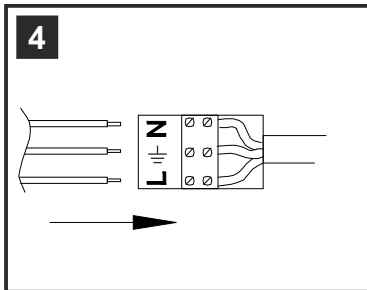

INSTALLATION INSTRUCTIONS

(ILLUSTRATIONS ARE FOR GUIDANCE PURPOSES ONLY. ACTUAL PRODUCT MAY DIFFER FROM THE IMAGES SHOWN)

- (1) Prior to installation carefully unpack and check all the components and accessories are as per details enclosed.
- (2) These instructions should be used in conjunction with the installation guidelines included.

Voltage: 230V - 50/60Hz
Lampholder: ES/E27
Lamps: 2 x 60W Max

COMPATIBLE

WITH SUITABLE LAMP/DIMMER

Aries IL31282

diyás

LIST OF COMPONENTS

A

Accessories		
Assembly Part Set A	4 Pcs	

Installation Pack		
White Gloves	2 Pcs	
Installation Instructions	2 Pages	
Installation Guidelines	2 Page	
Fixing Screw and Plugs	3 Sets	

Contents Checked By	
----------------------------	--

Aries IL31282