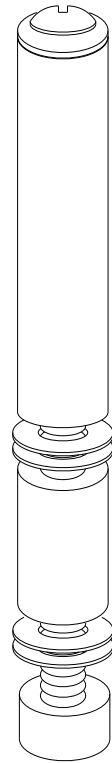

INSTALLATION INSTRUCTIONS

(ILLUSTRATIONS ARE FOR GUIDANCE PURPOSES ONLY. ACTUAL PRODUCT MAY DIFFER FROM THE IMAGES SHOWN)

- (1) Prior to installation carefully unpack and check all the components and accessories are as per details enclosed.
- (2) These instructions should be used in conjunction with the installation guidelines included.

Voltage: 230V - 50/60Hz
Lampholder: ES/E27
Lamps: 2 x 60W Max

COMPATIBLE

WITH SUITABLE LAMP/DIMMER

Aries IL31282

diyás

LIST OF COMPONENTS

A

Accessories		
Assembly Part Set A	4 Pcs	

Installation Pack		
White Gloves	2 Pcs	
Installation Instructions	2 Pages	
Installation Guidelines	2 Page	
Fixing Screw and Plugs	3 Sets	

Contents Checked By	
----------------------------	--

Aries IL31282