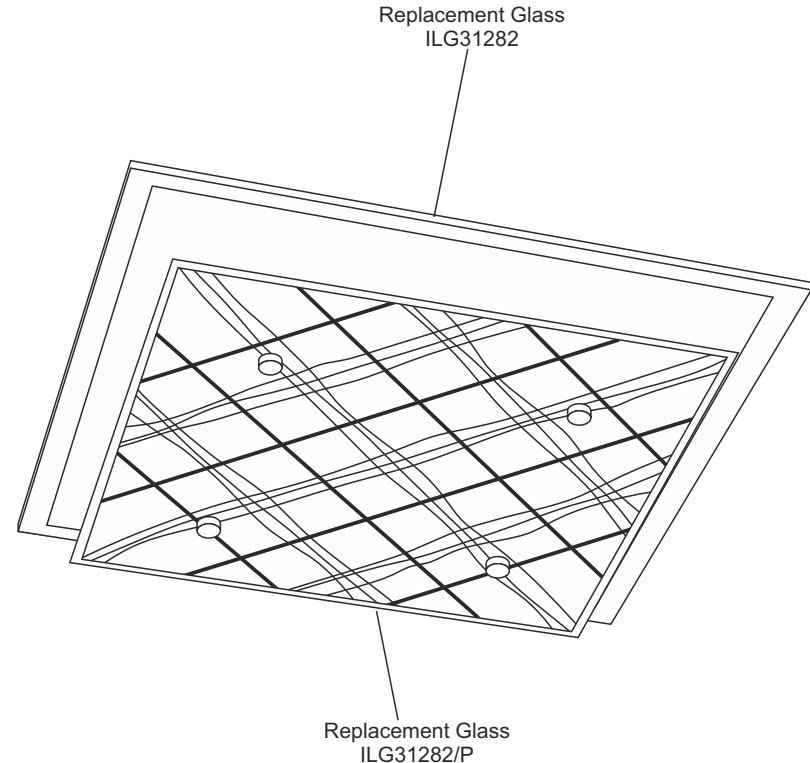

INSTALLATION INSTRUCTIONS

(ILLUSTRATIONS ARE FOR GUIDANCE PURPOSES ONLY. ACTUAL PRODUCT MAY DIFFER FROM THE IMAGES SHOWN)

- (1) Prior to installation carefully unpack and check all the components and accessories are as per details enclosed.
- (2) These instructions should be used in conjunction with the installation guidelines included.

Voltage: 230V - 50/60Hz
Lampholder: ES/E27
Lamps: 2 x 60W Max

COMPATIBLE

WITH SUITABLE LAMP/DIMMER

Aries IL31282

diyás

LIST OF COMPONENTS

A

Accessories		
Assembly Part Set A	4 Pcs	