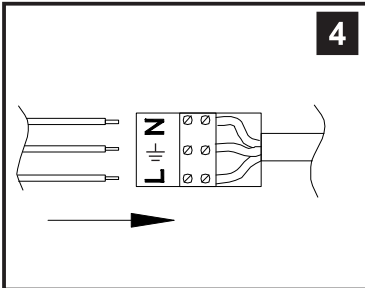

INSTALLATION INSTRUCTIONS

(ILLUSTRATIONS ARE FOR GUIDANCE PURPOSES ONLY.
ACTUAL PRODUCT MAY DIFFER FROM THE IMAGES SHOWN)

- (1) Prior to installation carefully unpack and check all the components and accessories are as per details enclosed.
- (2) These instructions should be used in conjunction with the installation guidelines included.

Please use the gloves provided.

*Lamps may not be included.
Please do not exceed maximum wattage.

Voltage: 230V - 50/60Hz
Lampholder: E14/SES
Lamps: 4 x 60W Max

Aston IL31101 / IL31111

diyas®

LIST OF COMPONENTS

ILG31111

Lampholder Sleeve

Accessories		
Glass Shade	4 Pcs	
Lampholder Sleeve 60mm x 32mm	4 Pcs	

Installation Pack		
White Gloves	2 Pcs	
Installation Instructions	2 Pages	
Installation Guidelines	2 Pages	
Fixing Screw and Plug	2 Sets	