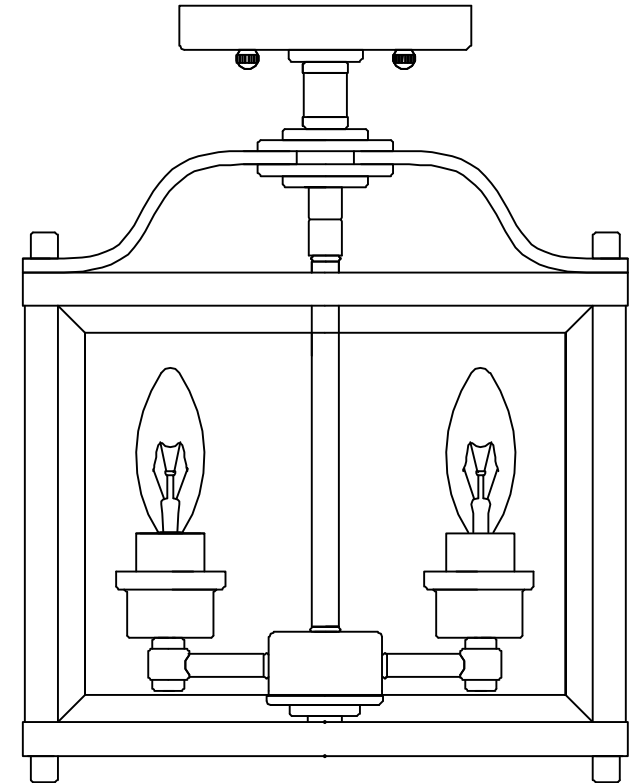

INSTALLATION INSTRUCTIONS

(ILLUSTRATIONS ARE FOR GUIDANCE PURPOSES ONLY.
ACTUAL PRODUCT MAY DIFFER FROM THE IMAGES SHOWN)

- (1) Prior to installation carefully unpack and check all the components and accessories are as per details enclosed.
- (2) These instructions should be used in conjunction with the installation guidelines included.

Please use the gloves provided.

*Lamps may not be included.
Please do not exceed maximum wattage.

Voltage: 230V - 50/60Hz
Lampholder: E14/SES
Lamps: 4 x 60W Max

Aston IL31101 / IL31111

diyas®

LIST OF COMPONENTS

ILG31111

Lampholder Sleeve

Accessories		
Glass Shade	4 Pcs	
Lampholder Sleeve 60mm x 32mm	4 Pcs	

Installation Pack		
White Gloves	2 Pcs	
Installation Instructions	2 Pages	
Installation Guidelines	2 Pages	
Fixing Screw and Plug	2 Sets	