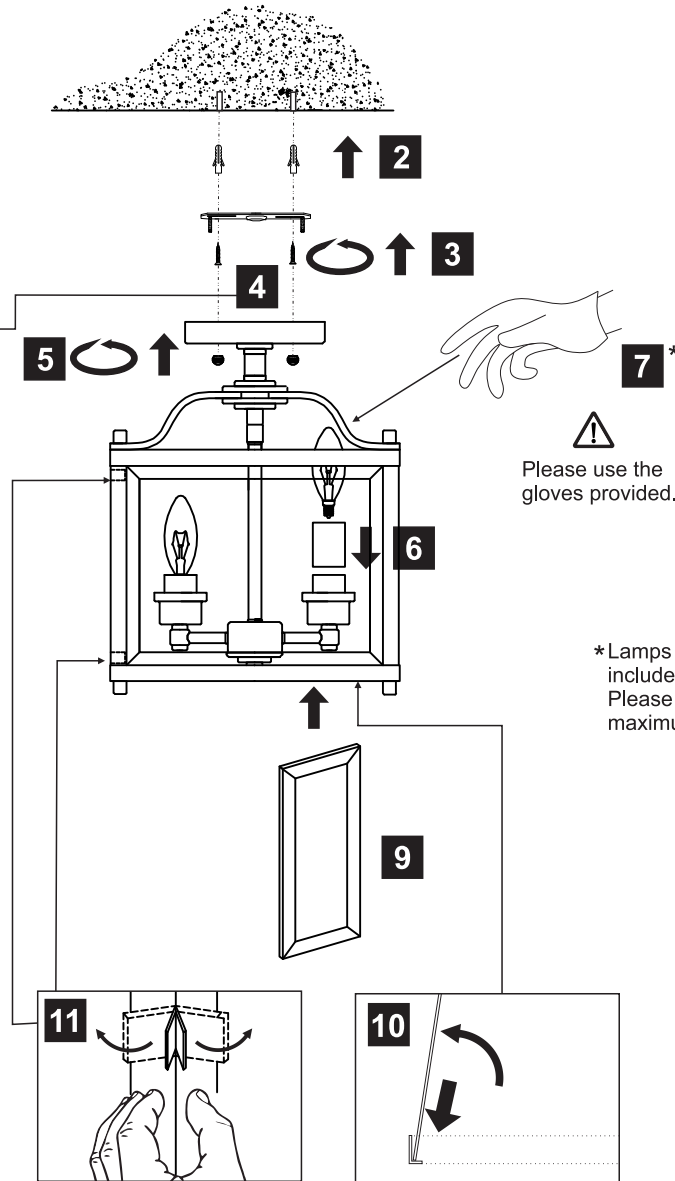

INSTALLATION INSTRUCTIONS

(ILLUSTRATIONS ARE FOR GUIDANCE PURPOSES ONLY.
ACTUAL PRODUCT MAY DIFFER FROM THE IMAGES SHOWN)

- (1) Prior to installation carefully unpack and check all the components and accessories are as per details enclosed.
- (2) These instructions should be used in conjunction with the installation guidelines included.

Please use the gloves provided.

*Lamps may not be included.
Please do not exceed maximum wattage.

Voltage: 230V - 50/60Hz
Lampholder: E14/SES
Lamps: 4 x 60W Max

Aston IL31101 / IL31111

diyas®

LIST OF COMPONENTS

ILG31111

Lampholder Sleeve

Accessories		
Glass Shade	4 Pcs	
Lampholder Sleeve 60mm x 32mm	4 Pcs	

Installation Pack		
White Gloves	2 Pcs	
Installation Instructions	2 Pages	
Installation Guidelines	2 Pages	
Fixing Screw and Plug	2 Sets	