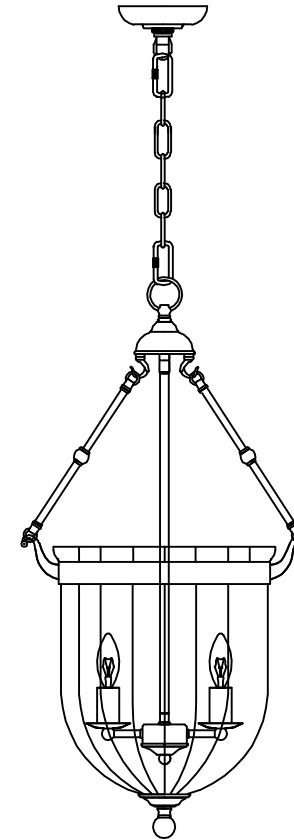

INSTALLATION INSTRUCTIONS

(ILLUSTRATIONS ARE FOR GUIDANCE PURPOSES ONLY.
ACTUAL PRODUCT MAY DIFFER FROM THE IMAGES SHOWN)

- (1) Prior to installation carefully unpack and check all the components and accessories are as per details enclosed.
- (2) These instructions should be used in conjunction with the installation guidelines included.

*Lamps may not be included.

Please do not exceed maximum wattage.

Voltage: 230V - 50/60Hz
Lampholder: E14/SES
Lamps: 4 x 60W Max

Aubrey IL31073 / IL31077

diyás

LIST OF COMPONENTS

Suspension Rods

ILG31073

Glass Holder

Lampholder Sleeve

Accessories

Glass Shade	1 Pc	
Suspension Rods	3 Pcs	
Glass Holder	1 Pc	
Lampholder Sleeve 60mm x 32mm	4 Pcs	

Installation Pack

White Gloves	2 Pcs	
Installation Instructions	2 Pages	
Installation Guidelines	2 Pages	
Fixing Screw and Plug	2 Sets	