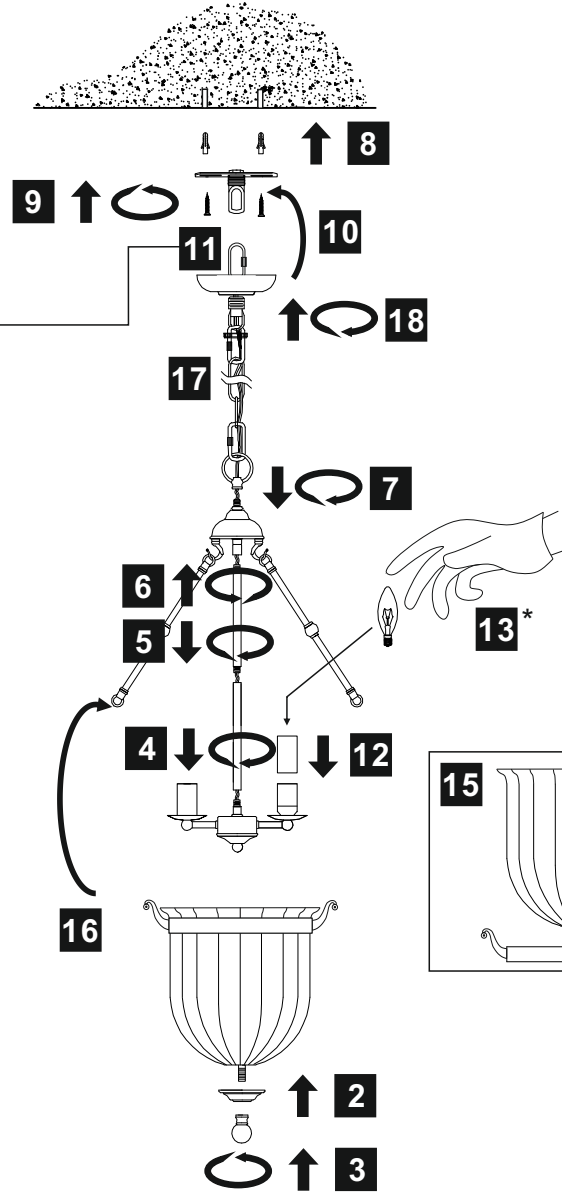

INSTALLATION INSTRUCTIONS

(ILLUSTRATIONS ARE FOR GUIDANCE PURPOSES ONLY.
ACTUAL PRODUCT MAY DIFFER FROM THE IMAGES SHOWN)

- (1) Prior to installation carefully unpack and check all the components and accessories are as per details enclosed.
- (2) These instructions should be used in conjunction with the installation guidelines included.

*Lamps may not be included.

Please do not exceed maximum wattage.

Voltage: 230V - 50/60Hz
Lampholder: E14/SES
Lamps: 4 x 60W Max

Aubrey IL31073 / IL31077

diyás

LIST OF COMPONENTS

Suspension Rods

ILG31073

Glass Holder

Lampholder Sleeve

Accessories

Glass Shade	1 Pc	
Suspension Rods	3 Pcs	
Glass Holder	1 Pc	
Lampholder Sleeve 60mm x 32mm	4 Pcs	

Installation Pack

White Gloves	2 Pcs	
Installation Instructions	2 Pages	
Installation Guidelines	2 Pages	
Fixing Screw and Plug	2 Sets	