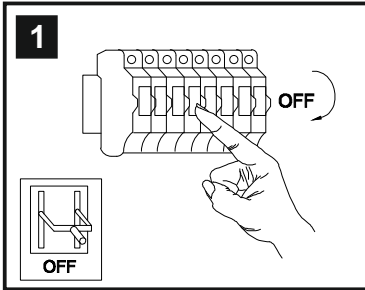

INSTALLATION INSTRUCTIONS

(ILLUSTRATIONS ARE FOR GUIDANCE PURPOSES ONLY.
ACTUAL PRODUCT MAY DIFFER FROM THE IMAGES SHOWN)

- (1) Prior to installation carefully unpack and check all the components and accessories are as per details enclosed.
- (2) These instructions should be used in conjunction with the installation guidelines included.

*Lamps may not be included.

Please do not exceed maximum wattage.

Voltage: 230V - 50/60Hz
Lampholder: E14/SES
Lamps: 4 x 60W Max

Aubrey IL31073 / IL31077

diyás

LIST OF COMPONENTS

Suspension Rods

ILG31073

Glass Holder

Lampholder Sleeve

Accessories

Glass Shade	1 Pc	
Suspension Rods	3 Pcs	
Glass Holder	1 Pc	
Lampholder Sleeve 60mm x 32mm	4 Pcs	

Installation Pack

White Gloves	2 Pcs	
Installation Instructions	2 Pages	
Installation Guidelines	2 Pages	
Fixing Screw and Plug	2 Sets	