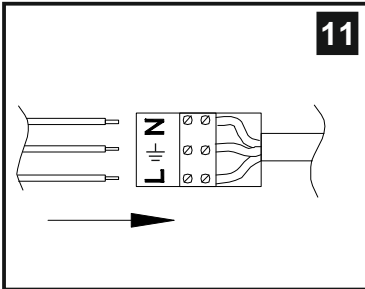

*Lamps may not be included.

Please do not exceed maximum wattage.

Voltage: 230V - 50/60Hz
Lampholder: E14/SES
Lamps: 4 x 60W Max

Aubrey IL31073 / IL31077

diyás

LIST OF COMPONENTS

Suspension Rods

ILG31073

Glass Holder

Lampholder Sleeve

Accessories

Glass Shade	1 Pc	
Suspension Rods	3 Pcs	
Glass Holder	1 Pc	
Lampholder Sleeve 60mm x 32mm	4 Pcs	

Installation Pack

White Gloves	2 Pcs	
Installation Instructions	2 Pages	
Installation Guidelines	2 Pages	
Fixing Screw and Plug	2 Sets	