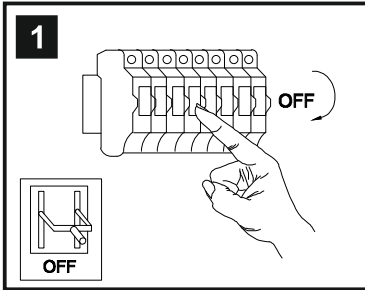

INSTALLATION INSTRUCTIONS

(ILLUSTRATIONS ARE FOR GUIDANCE PURPOSES ONLY.
ACTUAL PRODUCT MAY DIFFER FROM THE IMAGES SHOWN)

- (1) Prior to installation carefully unpack and check all the components and accessories are as per details enclosed.
- (2) These instructions should be used in conjunction with the installation guidelines included.

*Lamps may not be included.

Please do not exceed maximum wattage.

Voltage: 230V - 50/60Hz
Lampholder: E14/SES
Lamps: 3 x 60W Max

Aubrey IL31072 / IL31076

diyás

LIST OF COMPONENTS

ILG31072

Accessories		
Glass Shade	1 Pc	
Suspension Rods	3 Pcs	
Glass Holder	1 Pc	
Lampholder Sleeve 60mm x 32mm	3 Pcs	