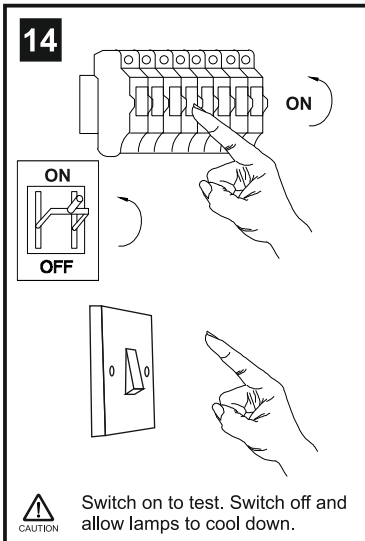

INSTALLATION INSTRUCTIONS

(ILLUSTRATIONS ARE FOR GUIDANCE PURPOSES ONLY.
ACTUAL PRODUCT MAY DIFFER FROM THE IMAGES SHOWN)

- (1) Prior to installation carefully unpack and check all the components and accessories are as per details enclosed.
- (2) These instructions should be used in conjunction with the installation guidelines included.

*Lamps may not be included.

Please do not exceed maximum wattage.

Voltage: 230V - 50/60Hz
Lampholder: E14/SES
Lamps: 3 x 60W Max

Aubrey IL31072 / IL31076

diyás

LIST OF COMPONENTS

ILG31072

Accessories		
Glass Shade	1 Pc	
Suspension Rods	3 Pcs	
Glass Holder	1 Pc	
Lampholder Sleeve 60mm x 32mm	3 Pcs	