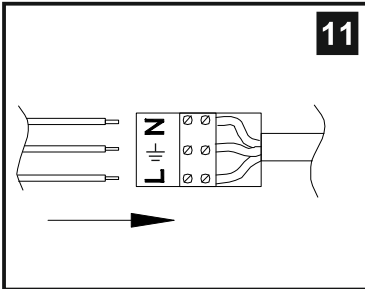

INSTALLATION INSTRUCTIONS

(ILLUSTRATIONS ARE FOR GUIDANCE PURPOSES ONLY.
ACTUAL PRODUCT MAY DIFFER FROM THE IMAGES SHOWN)

- (1) Prior to installation carefully unpack and check all the components and accessories are as per details enclosed.
- (2) These instructions should be used in conjunction with the installation guidelines included.

*Lamps may not be included.

Please do not exceed maximum wattage.

Voltage: 230V - 50/60Hz
Lampholder: E14/SES
Lamps: 3 x 60W Max

Aubrey IL31072 / IL31076

diyás

LIST OF COMPONENTS

ILG31072

Accessories		
Glass Shade	1 Pc	
Suspension Rods	3 Pcs	
Glass Holder	1 Pc	
Lampholder Sleeve 60mm x 32mm	3 Pcs	

Installation Pack		
White Gloves	2 Pcs	
Installation Instructions	2 Pages	
Installation Guidelines	2 Pages	
Fixing Screw and Plug	2 Sets	

Contents Checked By	
----------------------------	--

Aubrey IL31072 / IL31076