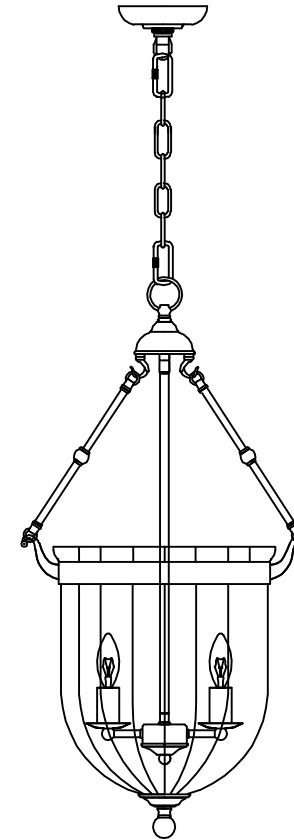

INSTALLATION INSTRUCTIONS

(ILLUSTRATIONS ARE FOR GUIDANCE PURPOSES ONLY.
ACTUAL PRODUCT MAY DIFFER FROM THE IMAGES SHOWN)

- (1) Prior to installation carefully unpack and check all the components and accessories are as per details enclosed.
- (2) These instructions should be used in conjunction with the installation guidelines included.

*Lamps may not be included.

Please do not exceed maximum wattage.

Voltage: 230V - 50/60Hz
Lampholder: E14/SES
Lamps: 3 x 60W Max

Aubrey IL31072 / IL31076

diyás

LIST OF COMPONENTS

ILG31072

Accessories		
Glass Shade	1 Pc	
Suspension Rods	3 Pcs	
Glass Holder	1 Pc	
Lampholder Sleeve 60mm x 32mm	3 Pcs	

Installation Pack		
White Gloves	2 Pcs	
Installation Instructions	2 Pages	
Installation Guidelines	2 Pages	
Fixing Screw and Plug	2 Sets	

Contents Checked By	
----------------------------	--

Aubrey IL31072 / IL31076