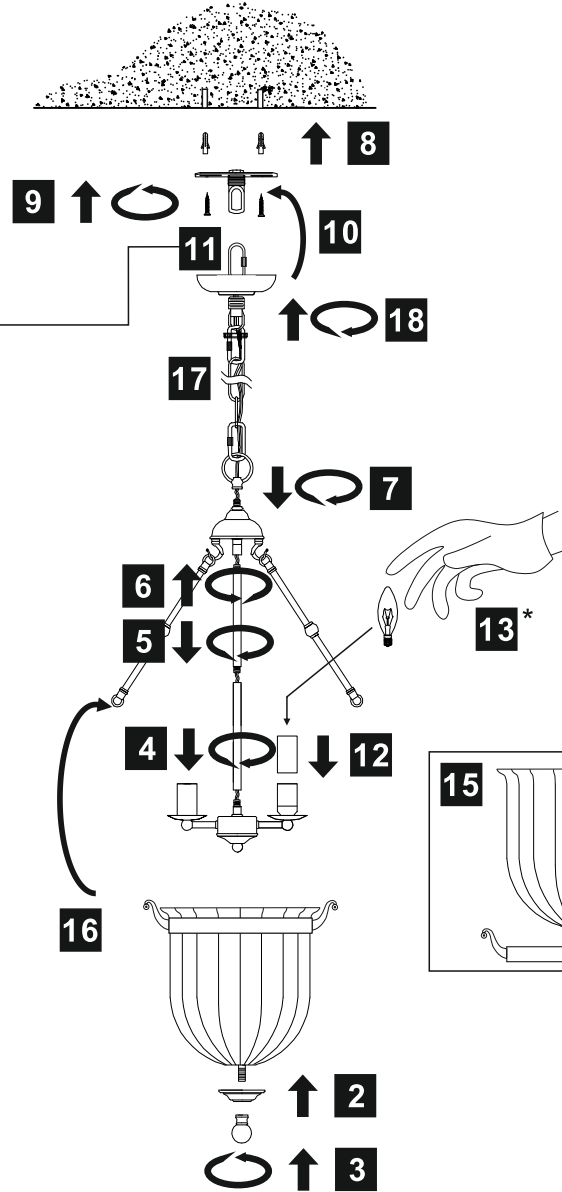

INSTALLATION INSTRUCTIONS

(ILLUSTRATIONS ARE FOR GUIDANCE PURPOSES ONLY.
ACTUAL PRODUCT MAY DIFFER FROM THE IMAGES SHOWN)

- (1) Prior to installation carefully unpack and check all the components and accessories are as per details enclosed.
- (2) These instructions should be used in conjunction with the installation guidelines included.

*Lamps may not be included.

Please do not exceed maximum wattage.

Voltage: 230V - 50/60Hz
Lampholder: E14/SES
Lamps: 3 x 60W Max

Aubrey IL31072 / IL31076

diyás

LIST OF COMPONENTS

ILG31072

Accessories		
Glass Shade	1 Pc	
Suspension Rods	3 Pcs	
Glass Holder	1 Pc	
Lampholder Sleeve 60mm x 32mm	3 Pcs	

Installation Pack		
White Gloves	2 Pcs	
Installation Instructions	2 Pages	
Installation Guidelines	2 Pages	
Fixing Screw and Plug	2 Sets	

Contents Checked By	
----------------------------	--

Aubrey IL31072 / IL31076