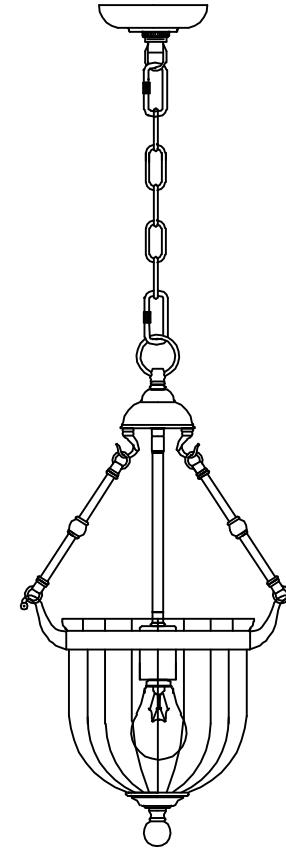

# INSTALLATION INSTRUCTIONS

(ILLUSTRATIONS ARE FOR GUIDANCE PURPOSES ONLY.  
ACTUAL PRODUCT MAY DIFFER FROM THE IMAGES SHOWN)

- (1) Prior to installation carefully unpack and check all the components and accessories are as per details enclosed.
- (2) These instructions should be used in conjunction with the installation guidelines included.

\* Lamps may not be included.

Please do not exceed maximum wattage.

**Voltage:** 230V - 50/60Hz  
**Lampholder:** E27/ES  
**Lamps:** 1 x 60W Max

**Aubrey IL31071 / IL31075**

**diyás**

## Accessories

Suspension Rod	3 Pcs	
Glass Shade	1	
Glass Holder	1	