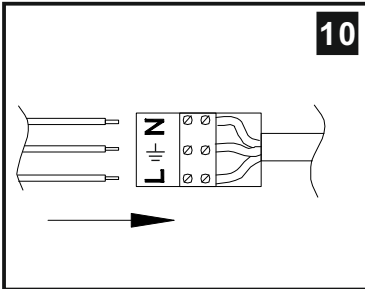

\* Lamps may not be included.

Please do not exceed maximum wattage.

**Voltage:** 230V - 50/60Hz  
**Lampholder:** E27/ES  
**Lamps:** 1 x 60W Max

**Aubrey IL31071 / IL31075**

**diyás**