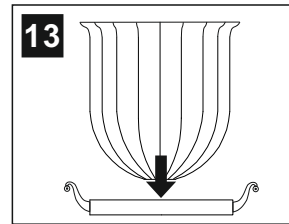

\* Lamps may not be included.

Please do not exceed maximum wattage.

**Voltage:** 230V - 50/60Hz  
**Lampholder:** E27/ES  
**Lamps:** 1 x 60W Max

**Aubrey IL31071 / IL31075**

**diyás**