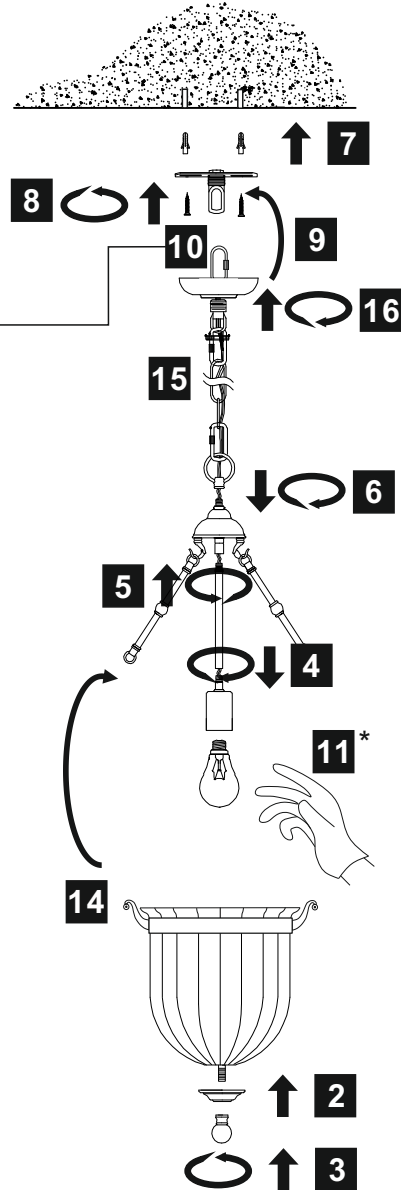

# INSTALLATION INSTRUCTIONS

(ILLUSTRATIONS ARE FOR GUIDANCE PURPOSES ONLY.  
ACTUAL PRODUCT MAY DIFFER FROM THE IMAGES SHOWN)

- (1) Prior to installation carefully unpack and check all the components and accessories are as per details enclosed.
- (2) These instructions should be used in conjunction with the installation guidelines included.

\* Lamps may not be included.

Please do not exceed maximum wattage.

**Voltage:** 230V - 50/60Hz  
**Lampholder:** E27/ES  
**Lamps:** 1 x 60W Max

**Aubrey IL31071 / IL31075**

**diyás**

## Accessories

Suspension Rod	3 Pcs	
Glass Shade	1	
Glass Holder	1	

## Installation Pack

White Gloves	2 Pcs	
Installation Instructions	2 Pages	
Installation Guidelines	2 Pages	
Fixing Screw and Plug	2 Sets	

**Contents Checked By**

**Aubrey IL31071 / IL31075**

**diy**as®