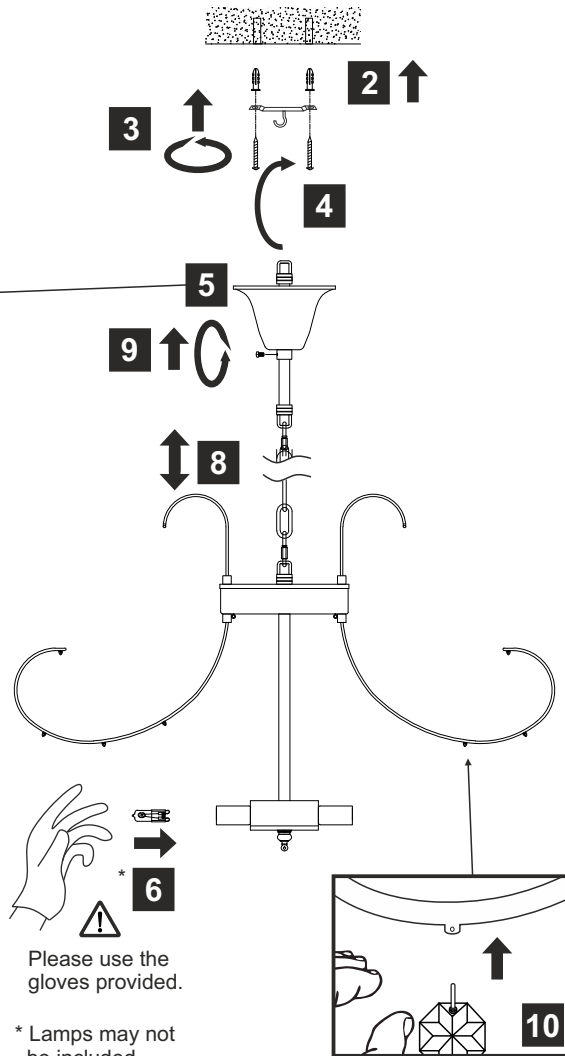

INSTALLATION INSTRUCTIONS

(ILLUSTRATIONS ARE FOR GUIDANCE PURPOSES ONLY.
ACTUAL PRODUCT MAY DIFFER FROM THE IMAGES SHOWN)

(1) Prior to installation carefully unpack and check all the components and accessories are as per details enclosed.

(2) These instructions should be used in conjunction with the installation guidelines included.

CAUTION Switch on to test. Switch off and allow lamps to cool down.

Please use the gloves provided.

* Lamps may not be included. Please ensure maximum wattage is not exceeded.

Voltage: 230V - 50/60Hz
Lampholder: G9
Lamps: 6 x 33W Max

COMPATIBLE

WITH SUITABLE DIMMER/LAMP

Rosina IL31055 / IL32055

diyas®

LIST OF COMPONENTS

Crystal Accessories

Crystal Strand A	9 Pcs	
Crystal Strand B	16 Pcs	
Crystal Strand C	16 Pcs	
Crystal Strand D	16 Pcs	
Crystal Strand E	8 Pcs	
Crystal Strand F	6 Pcs	
Crystal Strand G	1 Pc	

Installation Pack

White Gloves	2 Pcs	
Installation Instructions	2 Pages	
Installation Guidelines	2 Pages	
Additional Crystal Links	3 Pcs Each	
Fixing Screw & Plug	2 Sets	
Spare Pins	3 Pcs	

Contents Checked By