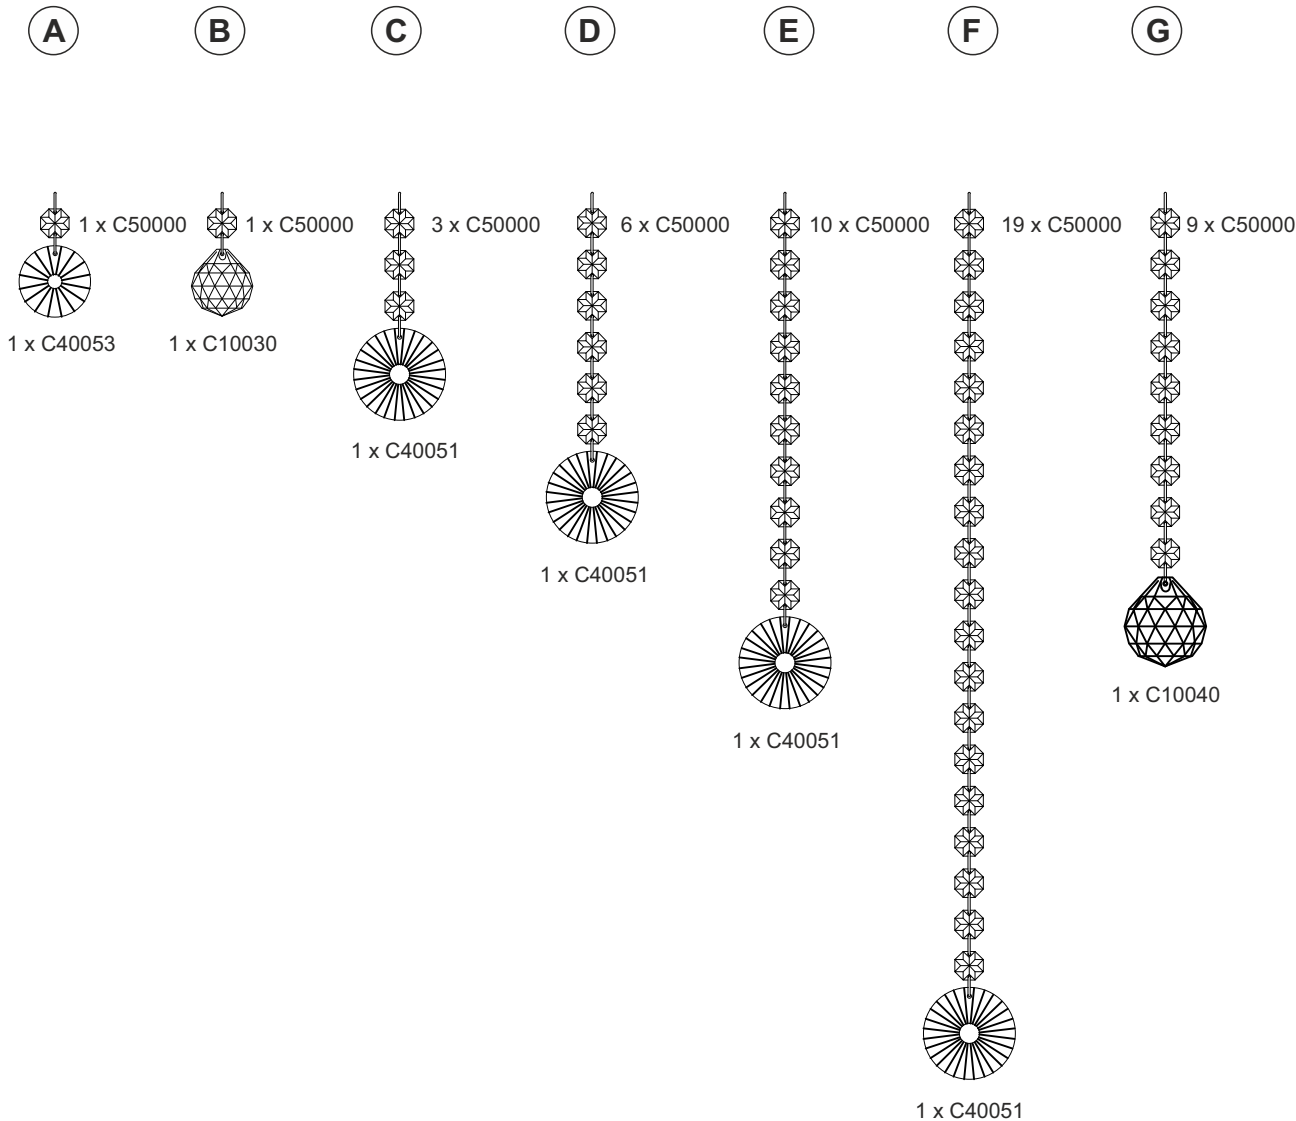

Voltage: 230V - 50/60Hz
Lampholder: G9
Lamps: 6 x 33W Max

COMPATIBLE

WITH SUITABLE DIMMER/LAMP

Rosina IL31055 / IL32055

diyas®

LIST OF COMPONENTS

Crystal Accessories

Crystal Strand A	9 Pcs	
Crystal Strand B	16 Pcs	
Crystal Strand C	16 Pcs	
Crystal Strand D	16 Pcs	
Crystal Strand E	8 Pcs	
Crystal Strand F	6 Pcs	
Crystal Strand G	1 Pc	

Installation Pack

White Gloves	2 Pcs	
Installation Instructions	2 Pages	
Installation Guidelines	2 Pages	
Additional Crystal Links	3 Pcs Each	
Fixing Screw & Plug	2 Sets	
Spare Pins	3 Pcs	

Contents Checked By