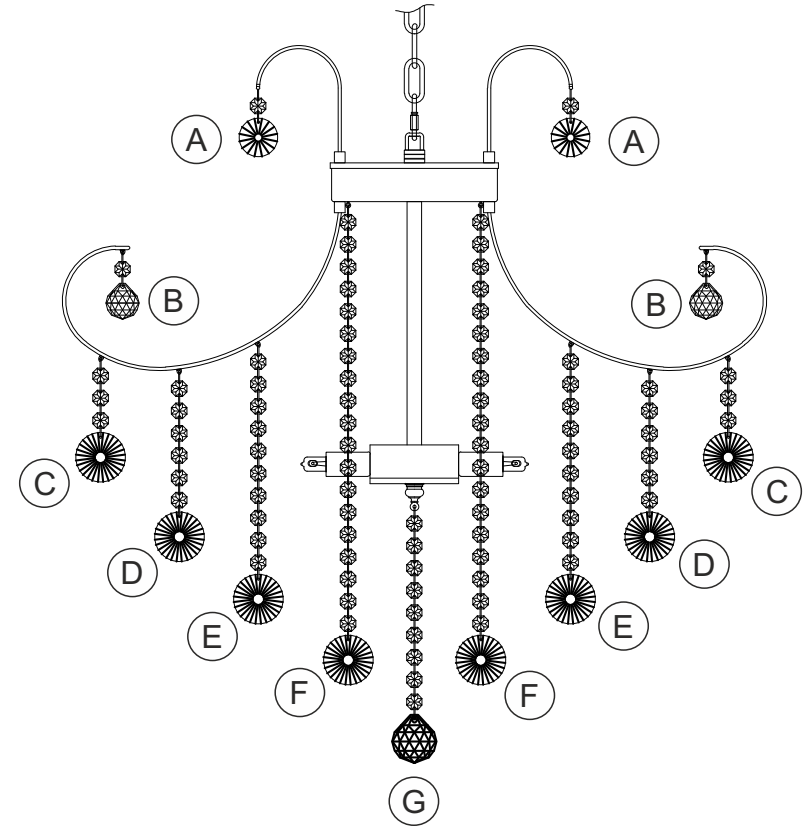

(2) These instructions should be used in conjunction with the installation guidelines included.

CAUTION Switch on to test. Switch off and allow lamps to cool down.

Please use the gloves provided.

* Lamps may not be included. Please ensure maximum wattage is not exceeded.

Voltage: 230V - 50/60Hz
Lampholder: G9
Lamps: 6 x 33W Max

COMPATIBLE

WITH SUITABLE DIMMER/LAMP

Rosina IL31055 / IL32055

diyas®

LIST OF COMPONENTS

Crystal Accessories

Crystal Strand A	9 Pcs	
Crystal Strand B	16 Pcs	
Crystal Strand C	16 Pcs	
Crystal Strand D	16 Pcs	
Crystal Strand E	8 Pcs	
Crystal Strand F	6 Pcs	
Crystal Strand G	1 Pc	

Installation Pack

White Gloves	2 Pcs	
Installation Instructions	2 Pages	
Installation Guidelines	2 Pages	
Additional Crystal Links	3 Pcs Each	
Fixing Screw & Plug	2 Sets	
Spare Pins	3 Pcs	

Contents Checked By