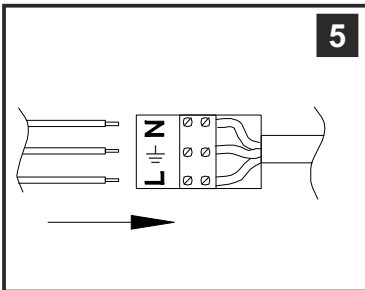

INSTALLATION INSTRUCTIONS

(ILLUSTRATIONS ARE FOR GUIDANCE PURPOSES ONLY.
ACTUAL PRODUCT MAY DIFFER FROM THE IMAGES SHOWN)

(1) Prior to installation carefully unpack and check all the components and accessories are as per details enclosed.

(2) These instructions should be used in conjunction with the installation guidelines included.

CAUTION Switch on to test. Switch off and allow lamps to cool down.