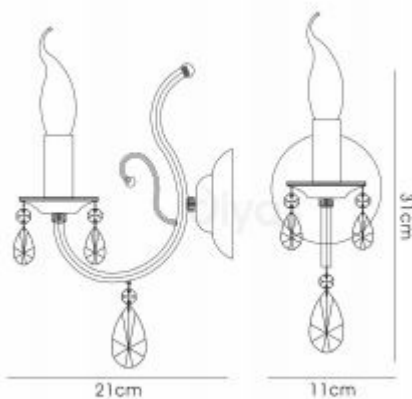

LINE DRAWING

IL30901