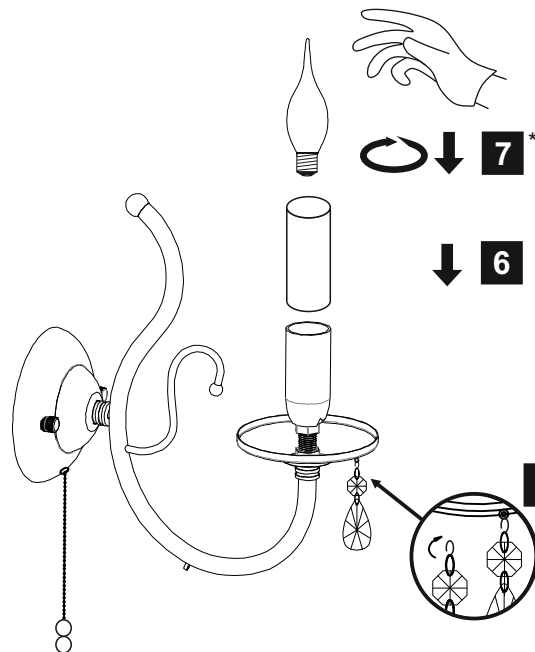

INSTALLATION INSTRUCTIONS

(ILLUSTRATIONS ARE FOR GUIDANCE PURPOSES ONLY.
ACTUAL PRODUCT MAY DIFFER FROM THE IMAGES SHOWN)

- (1) Prior to installation carefully unpack and check all the components and accessories are as per details enclosed.
- (2) These instructions should be used in conjunction with the installation guidelines included.

* Lamps may not be included. Please ensure maximum wattage is not exceeded.

Voltage: 230V - 50/60Hz
Lampholder: E14/SES
Lamps: 1 x 60W Max

Luna IL30901

diyas®

LIST OF COMPONENTS

1 x C50000

1 x C20154

(A)

1 x C50000

1 x C20134

(B)

Crystal Accessories

Crystal Strand A	1 Pc	
Crystal Strand B	4 Pcs	
Lampholder Sleeve	1 Pc	

Installation Pack

White Gloves	2 Pcs	
Installation Instructions	2 Pages	
Installation Guidelines	2 Pages	
Fixing Screw & Plug	2 Sets	
Additional Crystal Links	2 Pcs Each	