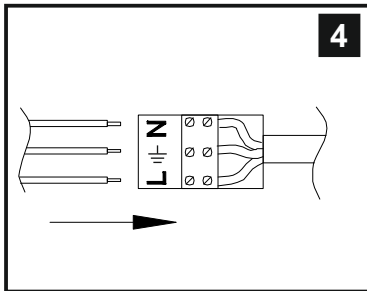

INSTALLATION INSTRUCTIONS

(ILLUSTRATIONS ARE FOR GUIDANCE PURPOSES ONLY.
ACTUAL PRODUCT MAY DIFFER FROM THE IMAGES SHOWN)

- (1) Prior to installation carefully unpack and check all the components and accessories are as per details enclosed.
- (2) These instructions should be used in conjunction with the installation guidelines included.

* Lamps may not be included. Please ensure maximum wattage is not exceeded.

Voltage: 230V - 50/60Hz
Lampholder: E14/SES
Lamps: 1 x 60W Max

Luna IL30901

diyas®

LIST OF COMPONENTS

1 x C50000

1 x C20154

(A)

1 x C50000

1 x C20134

(B)

Crystal Accessories

Crystal Strand A	1 Pc	
Crystal Strand B	4 Pcs	
Lampholder Sleeve	1 Pc	

Installation Pack

White Gloves	2 Pcs	
Installation Instructions	2 Pages	
Installation Guidelines	2 Pages	
Fixing Screw & Plug	2 Sets	
Additional Crystal Links	2 Pcs Each	