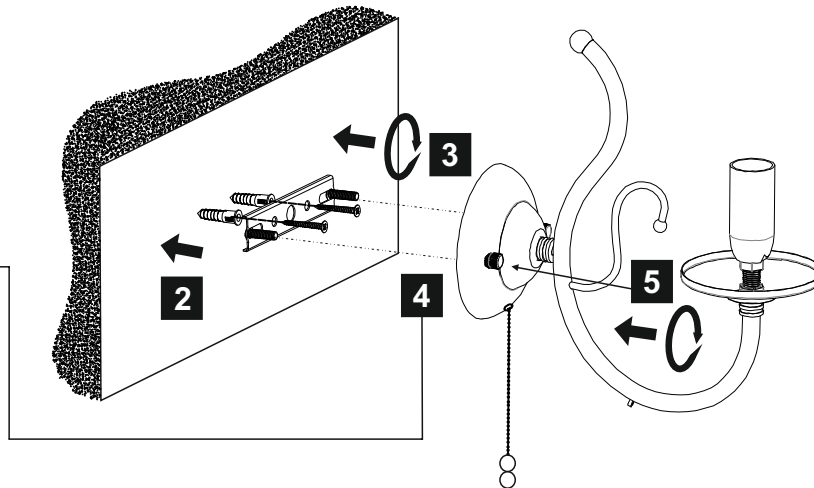

INSTALLATION INSTRUCTIONS

(ILLUSTRATIONS ARE FOR GUIDANCE PURPOSES ONLY.
ACTUAL PRODUCT MAY DIFFER FROM THE IMAGES SHOWN)

- (1) Prior to installation carefully unpack and check all the components and accessories are as per details enclosed.
- (2) These instructions should be used in conjunction with the installation guidelines included.

* Lamps may not be included. Please ensure maximum wattage is not exceeded.

Voltage: 230V - 50/60Hz
Lampholder: E14/SES
Lamps: 1 x 60W Max

Luna IL30901

diyas®

LIST OF COMPONENTS

1 x C50000

1 x C20154

(A)

1 x C50000

1 x C20134

(B)

Crystal Accessories

Crystal Strand A	1 Pc	
Crystal Strand B	4 Pcs	
Lampholder Sleeve	1 Pc	

Installation Pack

White Gloves	2 Pcs	
Installation Instructions	2 Pages	
Installation Guidelines	2 Pages	
Fixing Screw & Plug	2 Sets	
Additional Crystal Links	2 Pcs Each	