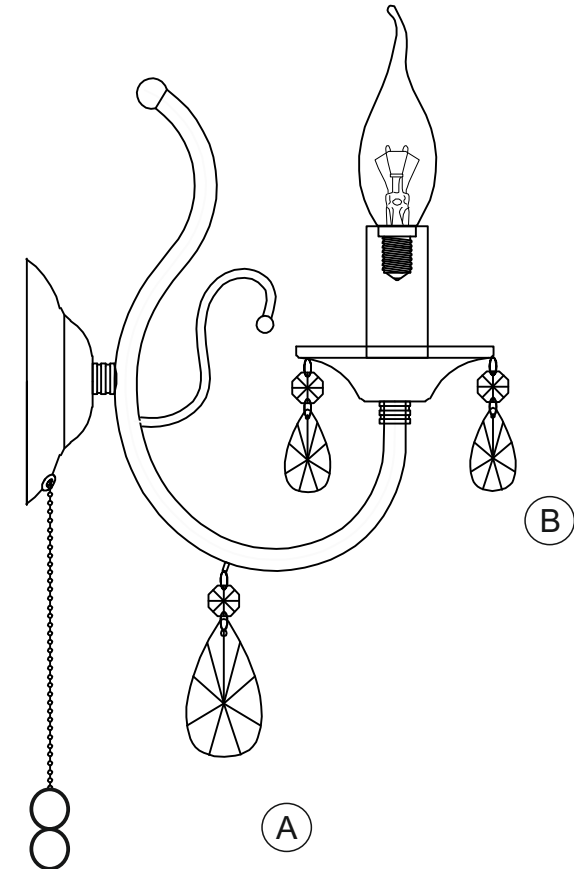

INSTALLATION INSTRUCTIONS

(ILLUSTRATIONS ARE FOR GUIDANCE PURPOSES ONLY.
ACTUAL PRODUCT MAY DIFFER FROM THE IMAGES SHOWN)

- (1) Prior to installation carefully unpack and check all the components and accessories are as per details enclosed.
- (2) These instructions should be used in conjunction with the installation guidelines included.

* Lamps may not be included. Please ensure maximum wattage is not exceeded.

Voltage: 230V - 50/60Hz
Lampholder: E14/SES
Lamps: 1 x 60W Max

Luna IL30901

diyas®

LIST OF COMPONENTS

1 x C50000

1 x C20154

(A)

1 x C50000

1 x C20134

(B)

Crystal Accessories

Crystal Strand A	1 Pc	
Crystal Strand B	4 Pcs	
Lampholder Sleeve	1 Pc	

Installation Pack

White Gloves	2 Pcs	
Installation Instructions	2 Pages	
Installation Guidelines	2 Pages	
Fixing Screw & Plug	2 Sets	
Additional Crystal Links	2 Pcs Each	