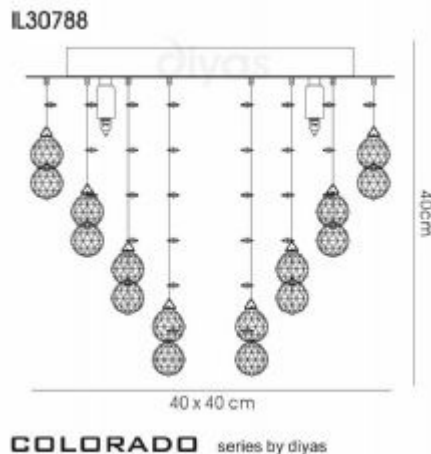

IL30788

Colorado

Colorado Ceiling Square 5 Light G9 Polished Chrome/Crystal

LINE DRAWING

ENERGY LABEL

DATA SHEET

MARKETING INFORMATION

Barcode	5055487412018
Brief Description	Colorado Crystal Ceiling 5 Light
Catalogue Description	5 Light Square Ceiling

PHYSICAL CHARACTERISTICS

Colour Finish	Polished Chrome
---------------	-----------------

MECHANICAL SPECIFICATION

Item Nett Weight (kg)	8.4kg
Diameter (mm)	400mm
Height (mm)	400mm
Materials Used	Iron, Crystal

ENERGY SPECIFICATION

Energy Class	A++ to D
--------------	----------

CRYSTAL SPECIFICATION

Type of Crystal	Diyasa Select
Crystal Colour Finish	Clear

LAMP SPECIFICATION

No: of Lamp	5
Lamp Socket	G9
Recommended Lamp	LED/Halogen (Capsule)
Max Wattage Lamp (W)	33W
Lamp Included	No