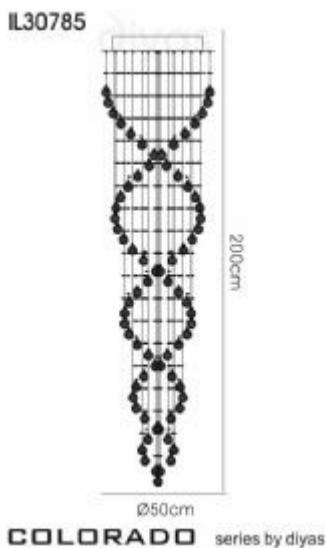

LINE DRAWING

ENERGY LABEL

Inspired Lighting Ltd. are continually developing and improving their products.
Technical specifications subject to change without prior notice.