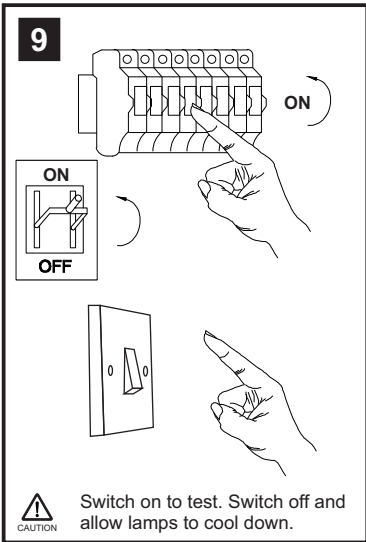

INSTALLATION INSTRUCTIONS

(ILLUSTRATIONS ARE FOR GUIDANCE PURPOSES ONLY. ACTUAL PRODUCT MAY DIFFER FROM THE IMAGES SHOWN)

! (1) Prior to installation carefully unpack and check all the components and accessories are as per details enclosed. (2) These instructions should be used in conjunction with the installation guidelines included.

Curved Stainless Steel Plate	3 Pcs	
Glass Shade	1 Pc	

Installation Pack

White Gloves	2 Pcs	
Installation Instructions	2 Pages	
Installation Guidelines	2 Pages	
Allen Key	1 Pc	
Shade Ring Tool	1 Pc	
Fixing Screw & Plug	2 Sets	
Fixing Pack for Plates	1 Set	