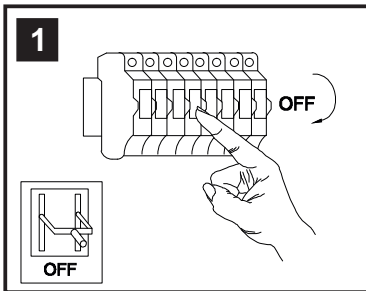

INSTALLATION INSTRUCTIONS

(ILLUSTRATIONS ARE FOR GUIDANCE PURPOSES ONLY. ACTUAL PRODUCT MAY DIFFER FROM THE IMAGES SHOWN)

! (1) Prior to installation carefully unpack and check all the components and accessories are as per details enclosed. (2) These instructions should be used in conjunction with the installation guidelines included.

Curved Stainless Steel Plate	3 Pcs	
Glass Shade	1 Pc	

Installation Pack

White Gloves	2 Pcs	
Installation Instructions	2 Pages	
Installation Guidelines	2 Pages	
Allen Key	1 Pc	
Shade Ring Tool	1 Pc	
Fixing Screw & Plug	2 Sets	
Fixing Pack for Plates	1 Set	