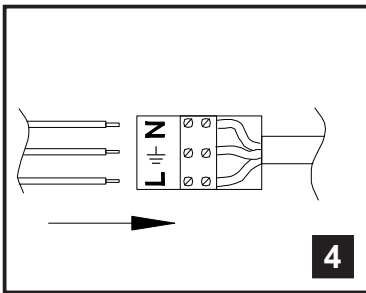

INSTALLATION INSTRUCTIONS

(ILLUSTRATIONS ARE FOR GUIDANCE PURPOSES ONLY. ACTUAL PRODUCT MAY DIFFER FROM THE IMAGES SHOWN)

! (1) Prior to installation carefully unpack and check all the components and accessories are as per details enclosed. (2) These instructions should be used in conjunction with the installation guidelines included.

Curved Stainless Steel Plate	3 Pcs	
Glass Shade	1 Pc	

Installation Pack

White Gloves	2 Pcs	
Installation Instructions	2 Pages	
Installation Guidelines	2 Pages	
Allen Key	1 Pc	
Shade Ring Tool	1 Pc	
Fixing Screw & Plug	2 Sets	
Fixing Pack for Plates	1 Set	