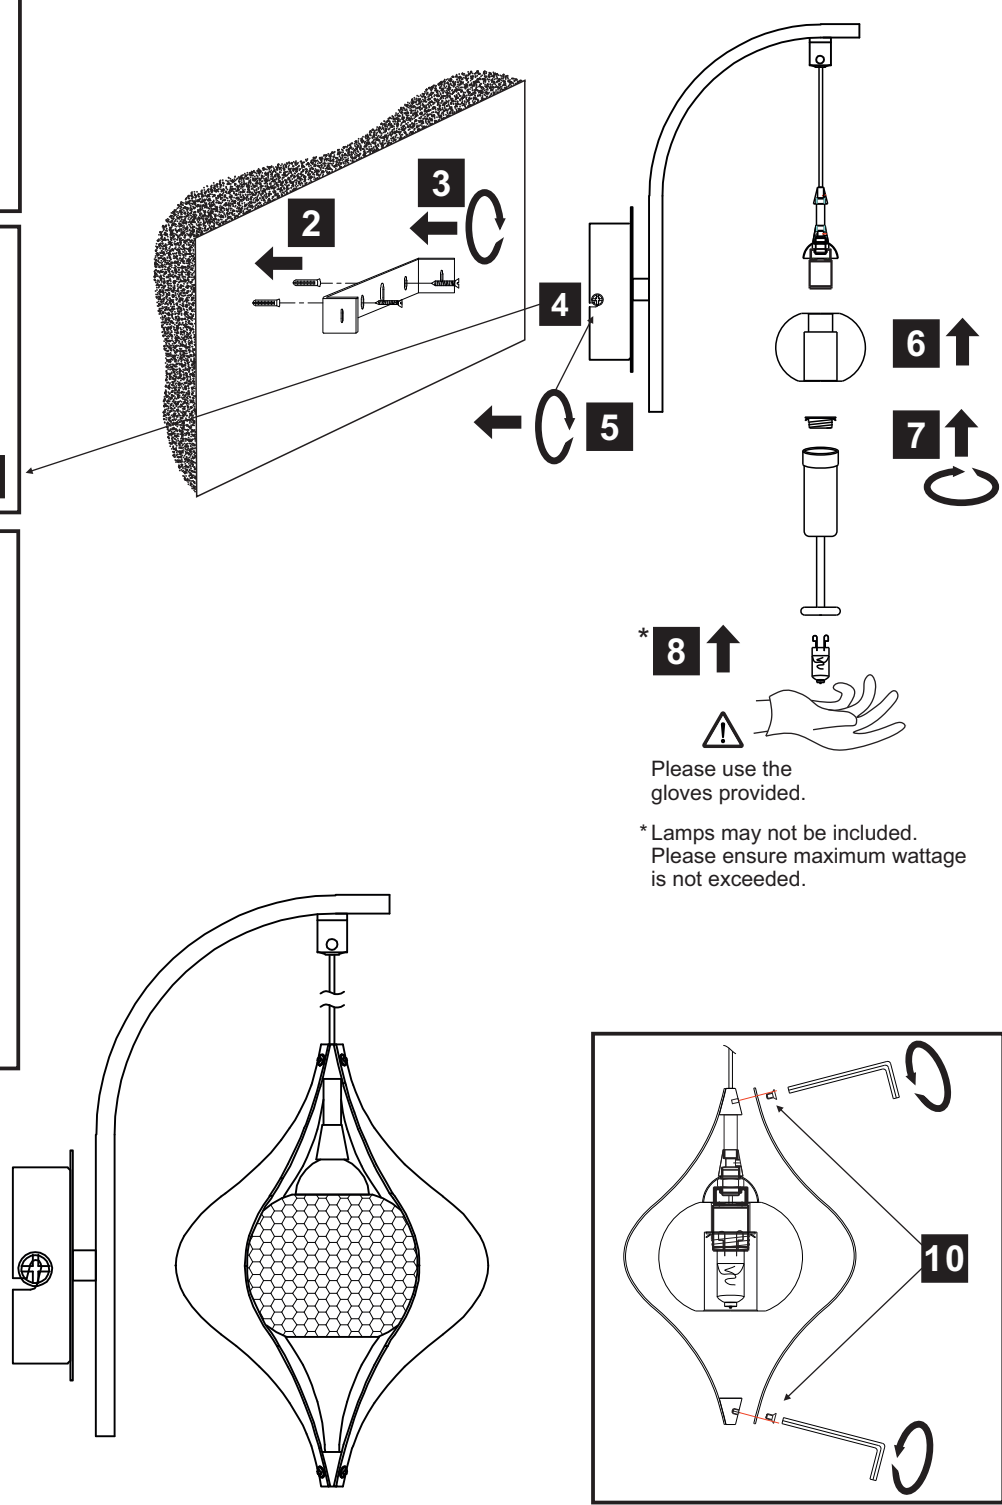

INSTALLATION INSTRUCTIONS

(ILLUSTRATIONS ARE FOR GUIDANCE PURPOSES ONLY. ACTUAL PRODUCT MAY DIFFER FROM THE IMAGES SHOWN)

! (1) Prior to installation carefully unpack and check all the components and accessories are as per details enclosed. (2) These instructions should be used in conjunction with the installation guidelines included.

Curved Stainless Steel Plate	3 Pcs	
Glass Shade	1 Pc	

Installation Pack

White Gloves	2 Pcs	
Installation Instructions	2 Pages	
Installation Guidelines	2 Pages	
Allen Key	1 Pc	
Shade Ring Tool	1 Pc	
Fixing Screw & Plug	2 Sets	
Fixing Pack for Plates	1 Set	