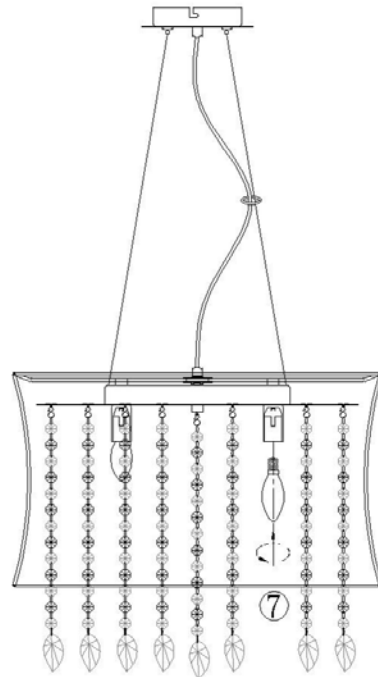

INSTRUCTIONS

A

B

C

25pcs

NOTE:

- 1: This lighting only can be used indoor .
- 2: Do not switch on before Assembling.
- 3: If you want change bulb, please switch off, and after the bulb is cold.

Voltage: 240V
Lampholder: E14
Bulb: 4 * MAX 60W
Frequency: 50HZ

REF : IL30564

diyas