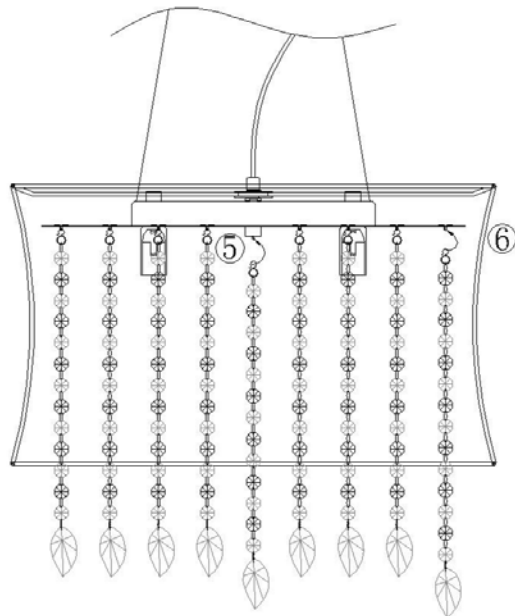

INSTRUCTIONS

A

B

C

25pcs

NOTE:

- 1: This lighting only can be used indoor .
- 2: Do not switch on before Assembling.
- 3: If you want change bulb, please switch off, and after the bulb is cold.

Voltage: 240V
Lampholder: E14
Bulb: 4 * MAX 60W
Frequency: 50HZ

REF : IL30564

diyas