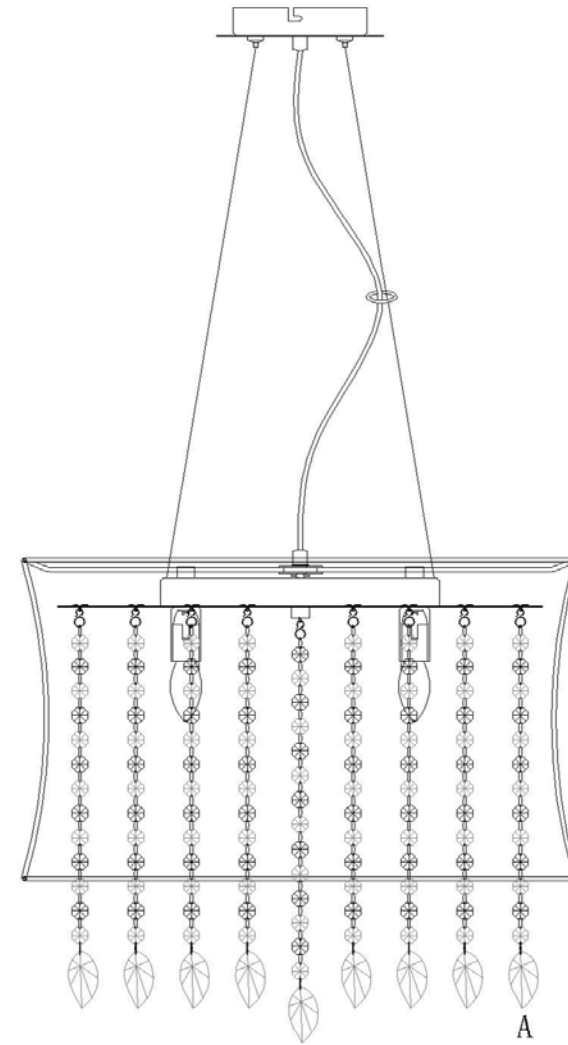

INSTRUCTIONS

A

B

C

25pcs

NOTE:

- 1: This lighting only can be used indoor .
- 2: Do not switch on before Assembling.
- 3: If you want change bulb, please switch off, and after the bulb is cold.

Voltage: 240V
Lampholder: E14
Bulb: 4 * MAX 60W
Frequency: 50HZ

REF : IL30564

diyas