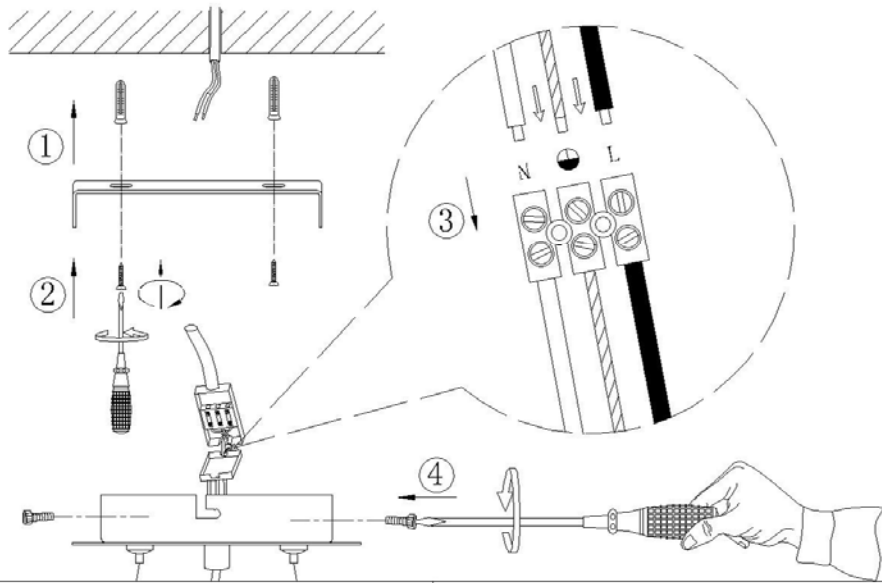

INSTRUCTIONS

A

B

C

25pcs

NOTE:

- 1: This lighting only can be used indoor .
- 2: Do not switch on before Assembling.
- 3: If you want change bulb, please switch off, and after the bulb is cold.

Voltage: 240V
Lampholder: E14
Bulb: 4 * MAX 60W
Frequency: 50HZ