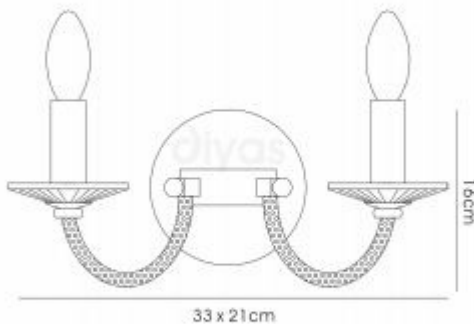

IL30472

Elena

Elena Wall Lamp Switched 2 Light E14 Black Chrome/Crystal

LINE DRAWING

IL30472

ELENA series by diyasa

ENERGY LABEL

DATA SHEET

MARKETING INFORMATION

Barcode	5055487403832
Brief Description	Elena Crystal Switched Wall Lamp 2 Light
Catalogue Description	2 Light Switched Wall Light

PHYSICAL CHARACTERISTICS

Colour Finish	Black Chrome
---------------	--------------

MECHANICAL SPECIFICATION

Item Nett Weight (kg)	1.3kg
Width (mm)	330mm
Height (mm)	160mm
Projection (mm)	210mm
Materials Used	Iron, Crystal, Polymer

ENERGY SPECIFICATION

Energy Class	A++ to D
--------------	----------