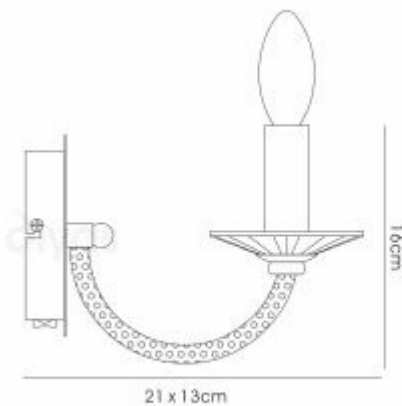

LINE DRAWING

IL30471

ELENA series by diyasa

ENERGY LABEL

Inspired Lighting Ltd. are continually developing and improving their products.
Technical specifications subject to change without prior notice.