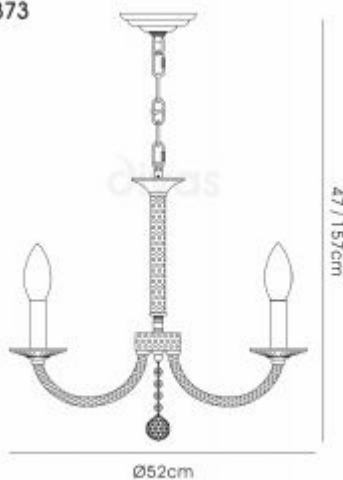

IL30373

Elena

Elena Pendant 3 Light E14 Gold/Crystal

LINE DRAWING

IL30373

ELENA series by diyasa

DATA SHEET

MARKETING INFORMATION

Barcode	5055487403528
Brief Description	Elena Crystal Pendant 3 Light
Catalogue Description	3 Light Pendant

PHYSICAL CHARACTERISTICS

Colour Finish	Gold
---------------	------

MECHANICAL SPECIFICATION

Item Nett Weight (kg)	1.8kg
Diameter (mm)	520mm
Minimum Drop (mm)	470mm
Maximum Drop (mm)	1570mm
Materials Used	Iron, Crystal, Polymer

ENERGY SPECIFICATION

Energy Class	A++ to D
--------------	----------

CRYSTAL SPECIFICATION

Type of Crystal	Asfour
Crystal Colour Finish	Clear

LAMP SPECIFICATION

No: of Lamp	3
Lamp Socket	E14
Recommended Lamp	LED/Halogen (Decorative Candle)
Max Wattage Lamp (W)	60W
Lamp Included	No

IL30373

Elena

ENERGY LABEL

CARTON INFORMATION

Number of Cartons	1
Carton Gross Weight (kg)	2.6kg

[Click to view the full product details](#)

OVERVIEW

A stunning collection of table and floor lamps that can be used to compliment our existing unique ranges of fixtures covered in a crystal cloth or even on their own as a centrepiece. All items are supplied without a shade thus allowing them to be tailored to individual requirements. The substantial crystal sphere within the centre column is a luxurious feature.